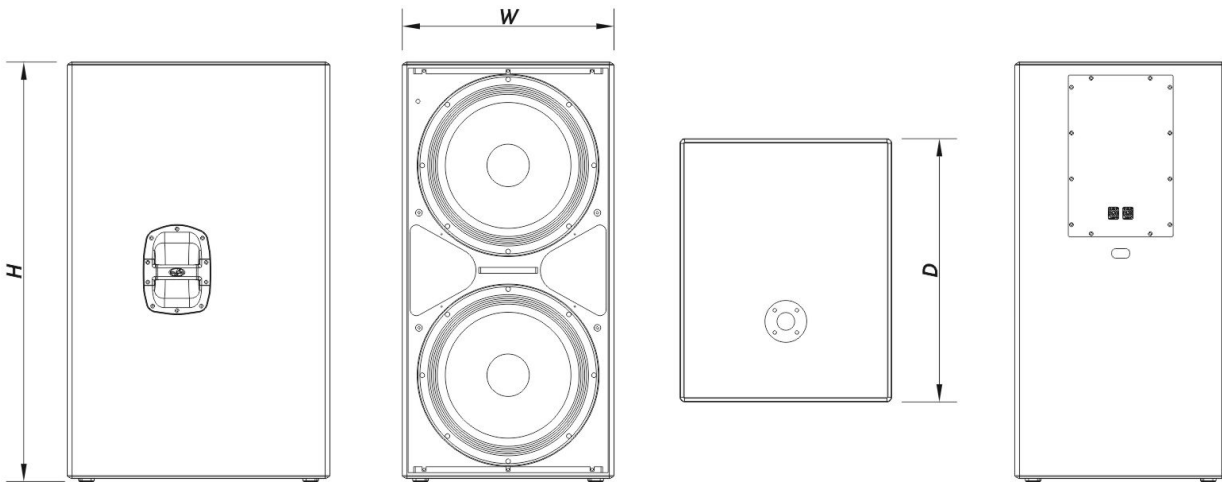

Connectors

Audio Input Connector	1 x speakON NL4
Audio Output Connector	1 x speakON NL4

Enclosure

Enclosure Construction	Birch Plywood
Enclosure Geometry	Rectangular
Finish	ISO-flex Paint
Color	Black
Depth	675 mm (26,6 in)
Dimensions (H x W x D)	1.070 x 545 x 675 mm 42,1 x 21,5 x 26,6 in
Net Weight	61,0 kg (134,2 lb)

Shipping

Shipping Weight	64,0 kg (140,8 lb)
-----------------	----------------------

DIMENSIONS

ORDERING INFORMATION

Model	Description	P/N
-------	-------------	-----

System

ACTION-S218		10427261
-------------	--	----------