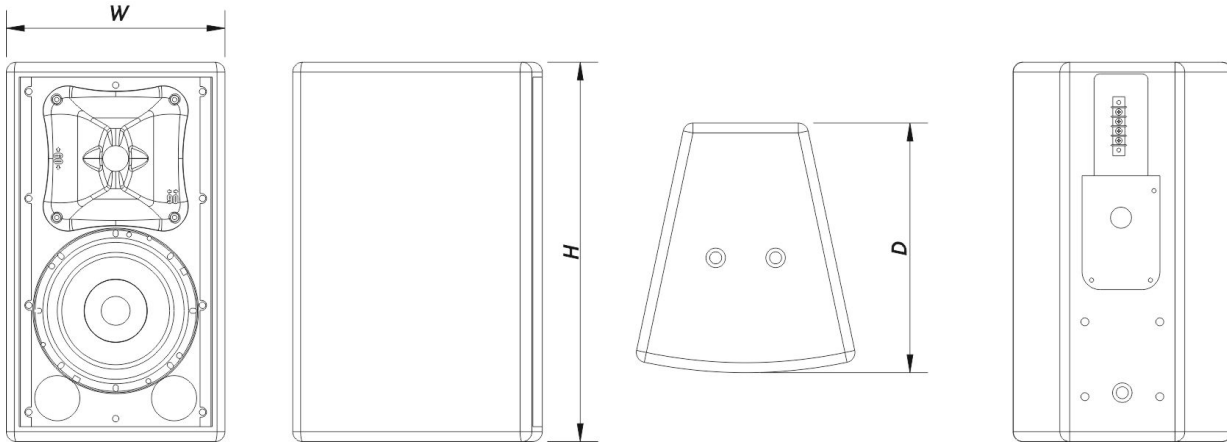

ORDERING INFORMATION

Model	Description	P/N
System		
WR-9606-TCX		10428265
Replacement Parts		
6B	Cone Transducer	20208260
BCT-96	Horn	30006201
F-HN06.96	Filter Network	20150040
M-26	Compression Driver	10207070
Accessories		
ANL-2	Rigging Accessories	10101020
AXR-AR5	Installation & Stacking Acc.	10104870
AXU-WR9606	Installation & Stacking Acc.	10105148
AXW-1	Installation & Stacking Acc.	10104140

WR 9606 TCX

DAS Audio Group, S.L. - C/ Islas Baleares 24 - 46988
Fuente del Jarro - Valencia - Spain - Tel. +34961340860
Updated (DD/MM/YYYY): 26/06/2024