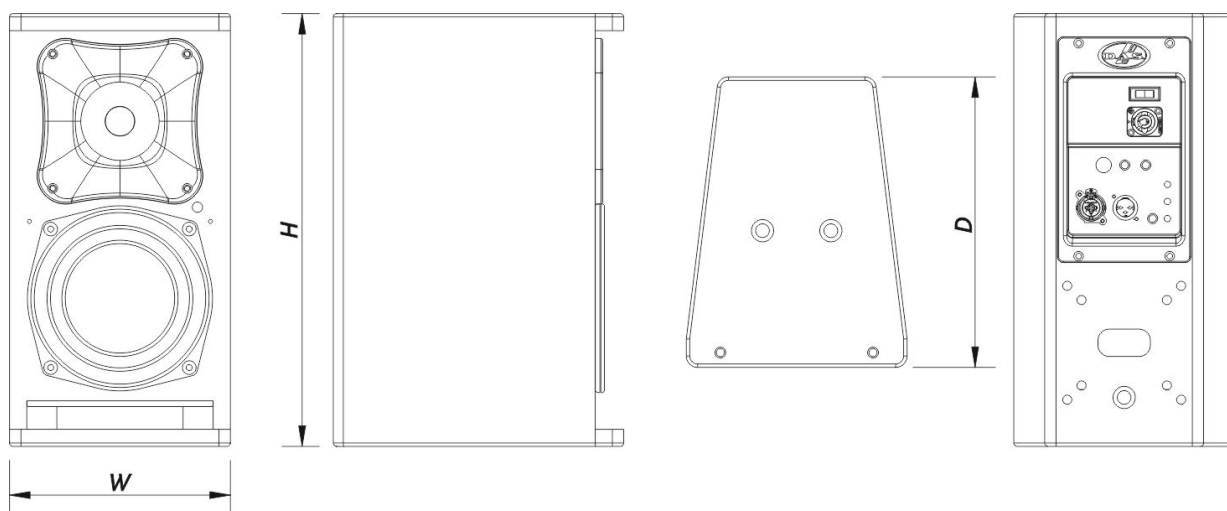

Color	Black
Dimensions (H x W x D)	385 x 195 x 260 mm 15,2 x 7,7 x 10,2 in
Net Weight	9,0 kg (19,8 lb)

Components

LF Driver	6P
HF Driver	M-34
Horn/Waveguide	BC-88

Shipping

Carton Dimensions (H x W x D)	471 x 266 x 330 mm 18,5 x 10,5 x 13,0 in
Shipping Weight	11,4 kg (25,1 lb)

DIMENSIONS

Model	Description	P/N

ARTEC-506A-115

DAS Audio Group, S.L. - C/ Islas Baleares 24 - 46988
Fuente del Jarro - Valencia - Spain - Tel. +34961340860
Updated (DD/MM/YYYY): 13/10/2024