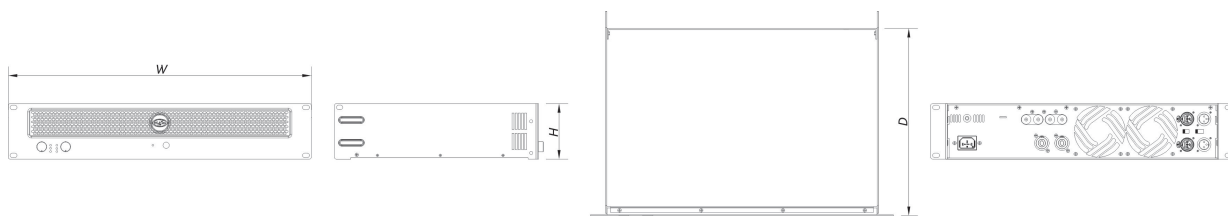

Dimensions-Weight

Dimensions (H x W x D)	88 x 482 x 239 mm 3,5 x 19,0 x 9,4 in
Net Weight	17,3 kg (38,1 lb)

Shipping

Carton Dimensions (H x W x D)	160 x 580 x 540 mm 6,3 x 22,8 x 21,3 in
Shipping Weight	19,0 kg (41,8 lb)

DIMENSIONS

ORDERING INFORMATION

Model	Description	P/N
System		
HA-2700		10719030

HA-2700

DAS Audio Group, S.L. - C/ Islas Baleares 24 - 46988
Fuente del Jarro - Valencia - Spain - Tel. +34961340860
Updated (DD/MM/YYYY): 21/02/2025

SOUND WITH SOUL