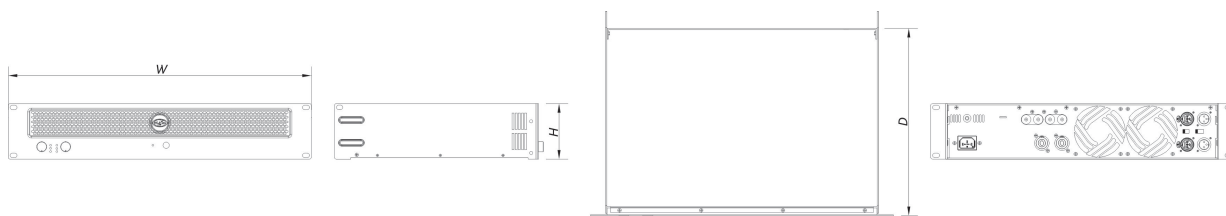

Dimensions-Weight

Dimensions (H x W x D)	88 x 482 x 239 mm 3,5 x 19,0 x 9,4 in
Net Weight	17,3 kg (38,1 lb)

Shipping

Carton Dimensions (H x W x D)	160 x 580 x 540 mm 6,3 x 22,8 x 21,3 in
Shipping Weight	19,0 kg (41,8 lb)

DIMENSIONS

ORDERING INFORMATION

Model	Description	P/N
System		
HA-2700		10719030

HA-2700

DAS Audio Group, S.L. - C/ Islas Baleares 24 - 46988
Fuente del Jarro - Valencia - Spain - Tel. +34961340860
Updated (DD/MM/YYYY): 21/02/2025

SOUND WITH SOUL