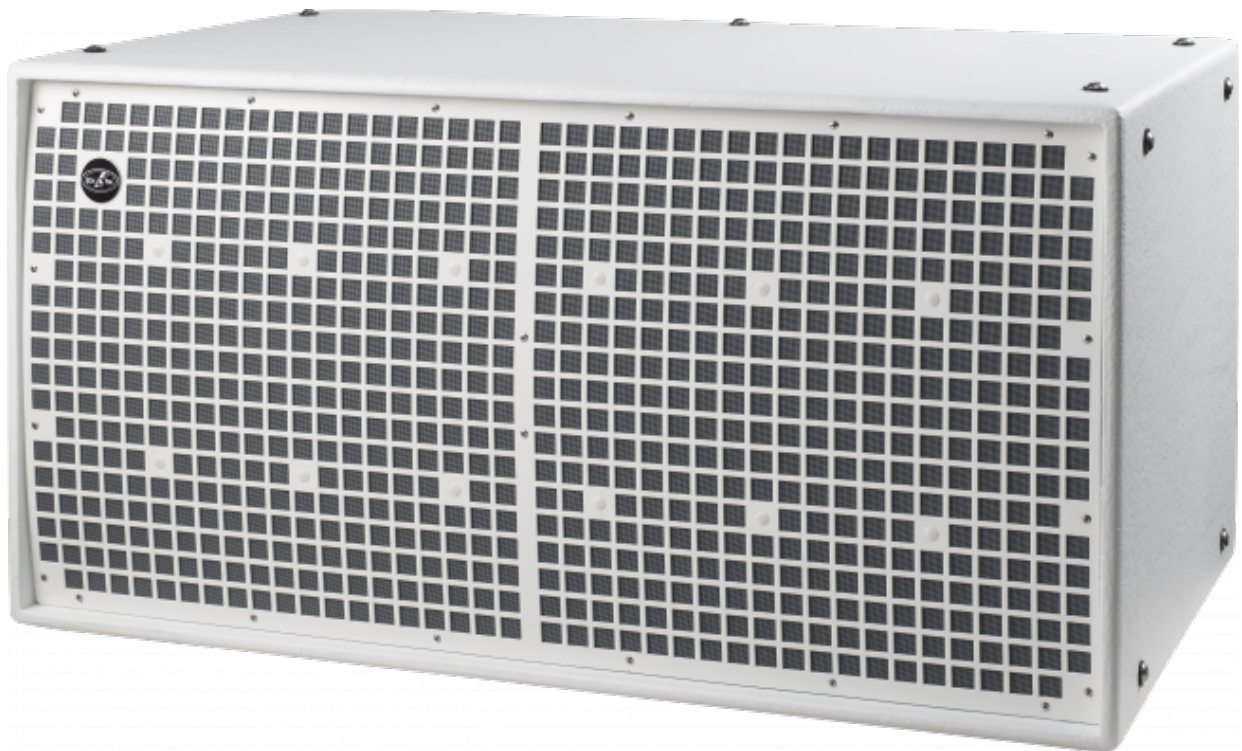

WR series

WR-218S-DXW

DAS Audio Group, S.L. - C/ Islas Baleares 24 - 46988
Fuente del Jarro - Valencia - Spain - Tel. +34961340860
Updated (DD/MM/YYYY): 17/09/2024

SOUND WITH SOUL

KEY FEATURES

- Weather resistant subwoofer system
- Fiberglass exterior finish
- 4000 W program power handling
- 2 x 18LX low frequency loudspeakers
- For use in biamplified systems
- Stainless steel rigging hardware

DESCRIPTION

The WR-218S-DXW is an externally powered, high-performance subwoofer system designed to provide outstanding performance in terms of output power, bandwidth extension and distortion. The WR-218S-DXW incorporates two 18LX long excursion cone transducer.

Designed for the outdoor installation market, the WR-218S models are available in two finishes. The CX (covered exposure) finish for applications where cabinets are covered or protected, and DX (direct exposure) finish where cabinets are unprotected and directly exposed to the environment. The CX versions are protected with a thick ISO-flex polyurea coating. The DX versions augment the protection rating by employing a fiberglass exterior. Stainless steel fittings and mounting hardware are offered on both versions.

Connectors

Audio Input Connector	Covered Barrier Strip Terminals
Audio Output Connector	Covered Barrier Strip Terminals

Enclosure

Enclosure Construction	Birch Plywood
Enclosure Geometry	Rectangular
Rigging	M10 Rigging Points
Finish	Fiberglass
Color	White
IP Rating	IP54
Depth	675 mm (26,6 in)
Dimensions (H x W x D)	550 x 1.065 x 675 mm 21,7 x 41,9 x 26,6 in