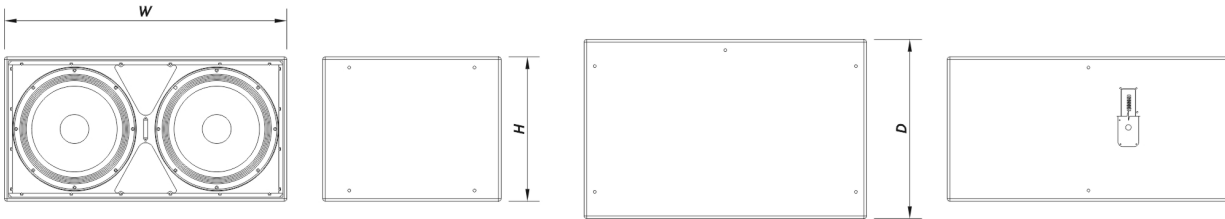

Net Weight 70,0 kg (154,3 lb)

Components

LF Driver 18LX

Shipping

Carton Dimensions (H x W x D)
595 x 1.145 x 722 mm
23,4 x 45,0 x 28,4 in

Shipping Weight 80,0 kg (176,0 lb)

DIMENSIONS

ORDERING INFORMATION

Model	Description	P/N
System		
WR-218S-DXW		10428250
Replacement Parts		
18LX	Cone Transducer	10214270
GM-18LX	Recone Kit	20208310

WR 218S DXW

DAS Audio Group, S.L. - C/ Islas Baleares 24 - 46988
Fuente del Jarro - Valencia - Spain - Tel. +34961340860
Updated (DD/MM/YYYY): 26/06/2024