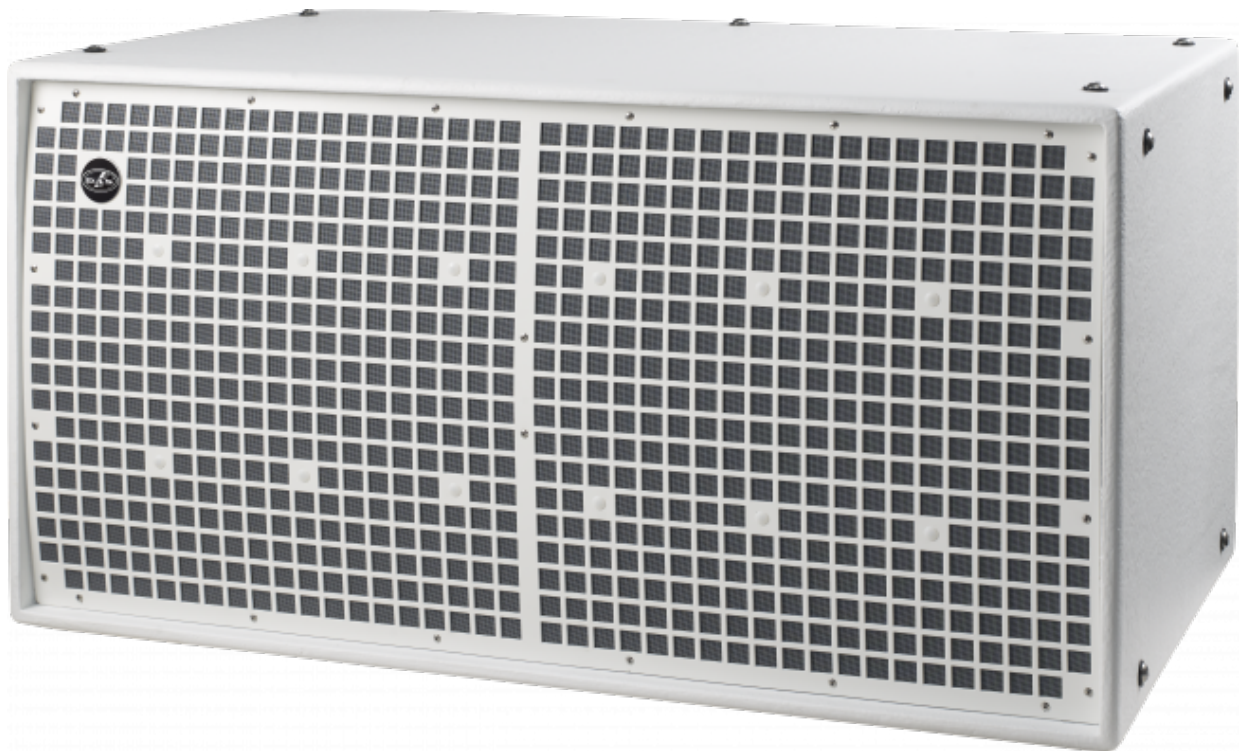

WR series

WR 218S DXW

DAS Audio Group, S.L. - C/ Islas Baleares 24 - 46988
Fuente del Jarro - Valencia - Spain - Tel. +34961340860
Updated (DD/MM/YYYY): 26/06/2024

SOUND WITH SOUL

KEY FEATURES

- Weather resistant subwoofer system
- Fiberglass exterior finish
- 4000 W program power handling
- 2 x 18LX low frequency loudspeakers
- For use in biamplified systems
- Stainless steel rigging hardware

DESCRIPTION

The WR-218S-DXW is an externally powered, high-performance subwoofer system designed to provide outstanding performance in terms of output power, bandwidth extension and distortion. The WR-218S-DXW incorporates two 18LX long excursion cone transducer.

Designed for the outdoor installation market, the WR-218S models are available in two finishes. The CX (covered exposure) finish for applications where cabinets are covered or protected, and DX (direct exposure) finish where cabinets are unprotected and directly exposed to the environment. The CX versions are protected with a thick ISO-flex polyurea coating. The DX versions augment the protection rating by employing a fiberglass exterior. Stainless steel fittings and mounting hardware are offered on both versions.

Connectors

Audio Input Connector	Covered Barrier Strip Terminals
Audio Output Connector	Covered Barrier Strip Terminals

Enclosure

Enclosure Construction	Birch Plywood
Enclosure Geometry	Rectangular
Rigging	M10 Rigging Points
Finish	Fiberglass
Color	White
IP Rating	IP54
Depth	675 mm (26,6 in)
Dimensions (H x W x D)	550 x 1.065 x 675 mm 21,7 x 41,9 x 26,6 in