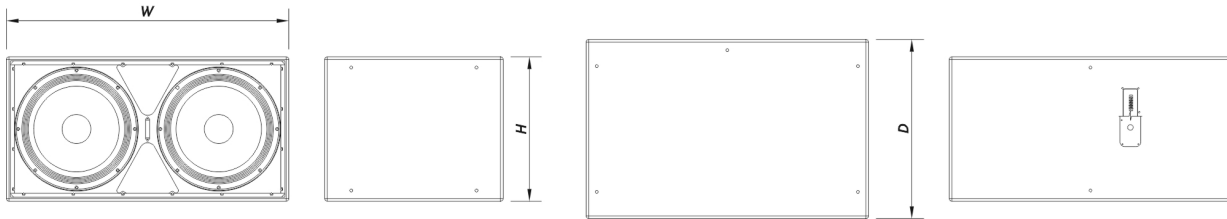

Connectors

Audio Input Connector	Covered Barrier Strip Terminals
Audio Output Connector	Covered Barrier Strip Terminals

Enclosure

Enclosure Construction	Birch Plywood
Enclosure Geometry	Rectangular
Rigging	M10 Rigging Points
Finish	Fiberglass
Color	White
IP Rating	IP54
Depth	675 mm (26,6 in)
Dimensions (H x W x D)	550 x 1.065 x 675 mm 21,7 x 41,9 x 26,6 in

Shipping

Carton Dimensions (H x W x D)
595 x 1.145 x 722 mm
23,4 x 45,0 x 28,4 in

Shipping Weight 80,0 kg (176,0 lb)

DIMENSIONS

ORDERING INFORMATION

Model	Description	P/N
-------	-------------	-----

System

WR-218S-DXW		10428250
-------------	--	----------