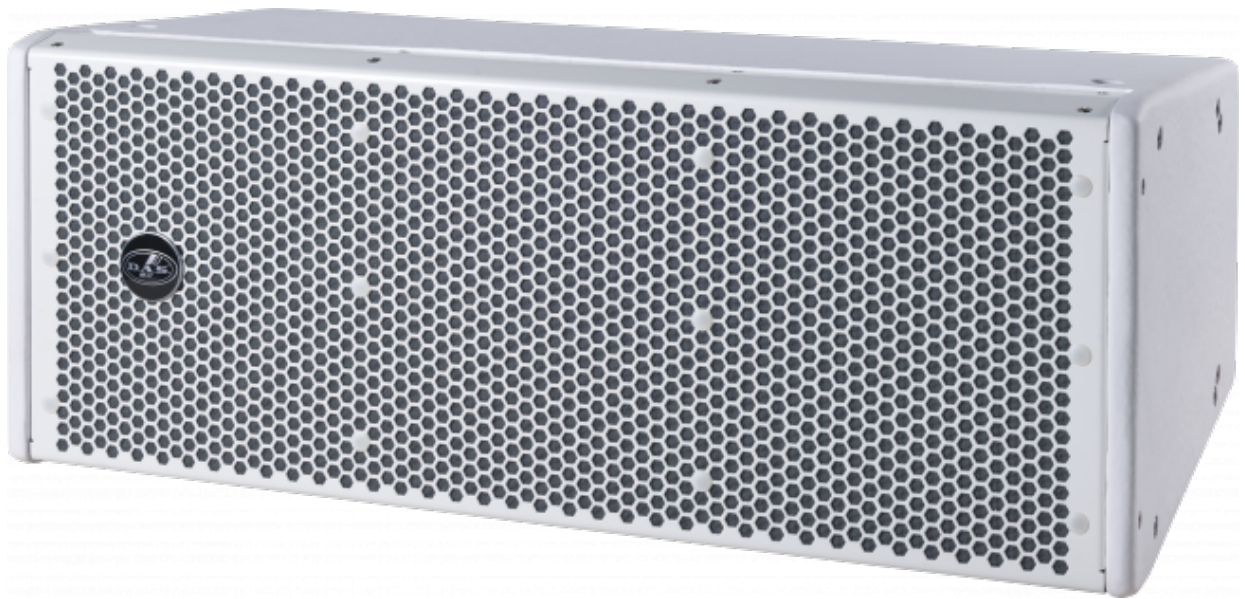

WR series

WR 320 DXW

DAS Audio Group, S.L. - C/ Islas Baleares 24 - 46988
Fuente del Jarro - Valencia - Spain - Tel. +34961340860
Updated (DD/MM/YYYY): 26/06/2024

SOUND WITH SOUL

KEY FEATURES

- Installation Line Array
- 2 x 10MI low frequency loudspeakers, 2.5" VCD
- 1 x DAS M-75 compression driver
- DX finish (direct exposure rating)
- Rigging systems for permanent installation. JP-320 plates are included.
- Rigging compatible with the WR-322S-DX

DESCRIPTION

The WR-320-DXW has been designed for the outdoor installation market. The birch plywood cabinet construction offers a compact design which is available in white. JP-320 plates are included.

The DX finish protects the cabinets from the elements thanks to a fiberglass exterior augmenting their weather resistance when used in direct exposure situations.

WR 320 DXW

DAS Audio Group, S.L. - C/ Islas Baleares 24 - 46988
Fuente del Jarro - Valencia - Spain - Tel. +34961340860
Updated (DD/MM/YYYY): 26/06/2024

SOUND WITH SOUL

SPECIFICATIONS

Performance

Frequency Range (-10 dB)	60 Hz – 18 kHz
Horizontal Coverage (-6 dB)	90°
Vertical Coverage	Splay Dependent
Nominal Impedance	16 ohms
RMS Power Handling	500 W
Peak Power Handling	2000 W
On-axis Sensitivity 1W/1 m	99 dB SPL
Maximum Peak SPL at 1 m	132 dB