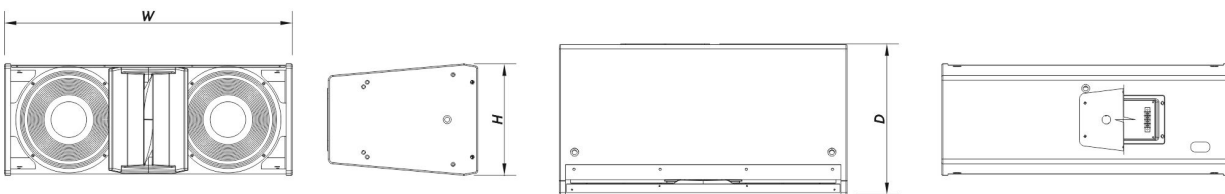

SOUND WITH SOUL

Enclosure

Enclosure Construction	Birch Plywood
Enclosure Geometry	Trapezoidal
Rigging	Attachable Rigging System
Finish	Fiberglass
Color	White
IP Rating	IP55
Depth	365 mm (14,4 in)
Dimensions (H x W x D)	270 x 700 x 365 mm 10,6 x 27,6 x 14,4 in
Net Weight	32,5 kg (71,6 lb)

Components

LF Driver	10MI
HF Driver	M-75N
Horn/Waveguide	BPS-90AR

Shipping

Shipping Weight	35,5 kg (78,2 lb)
-----------------	---------------------

DIMENSIONS

WR 320 DXW

DAS Audio Group, S.L. - C/ Islas Baleares 24 - 46988
Fuente del Jarro - Valencia - Spain - Tel. +34961340860
Updated (DD/MM/YYYY): 26/06/2024