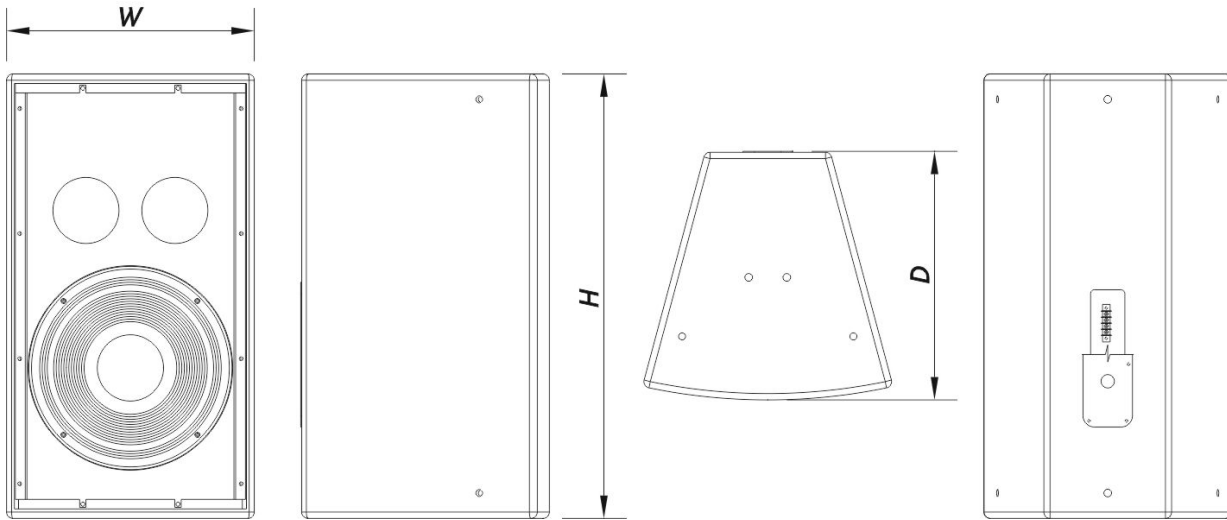

Components

LF Driver	12GX

Shipping

Carton Dimensions (H x W x D)	800 x 490 x 470 mm 31,5 x 19,3 x 18,5 in
Shipping Weight	32,0 kg (70,4 lb)

DIMENSIONS

ORDERING INFORMATION

Model	Description	P/N

System

WR-121S-CX		10428232

Replacement Parts

WR-121S-CX

DAS Audio Group, S.L. - C/ Islas Baleares 24 - 46988
Fuente del Jarro - Valencia - Spain - Tel. +34961340860
Updated (DD/MM/YYYY): 17/09/2024