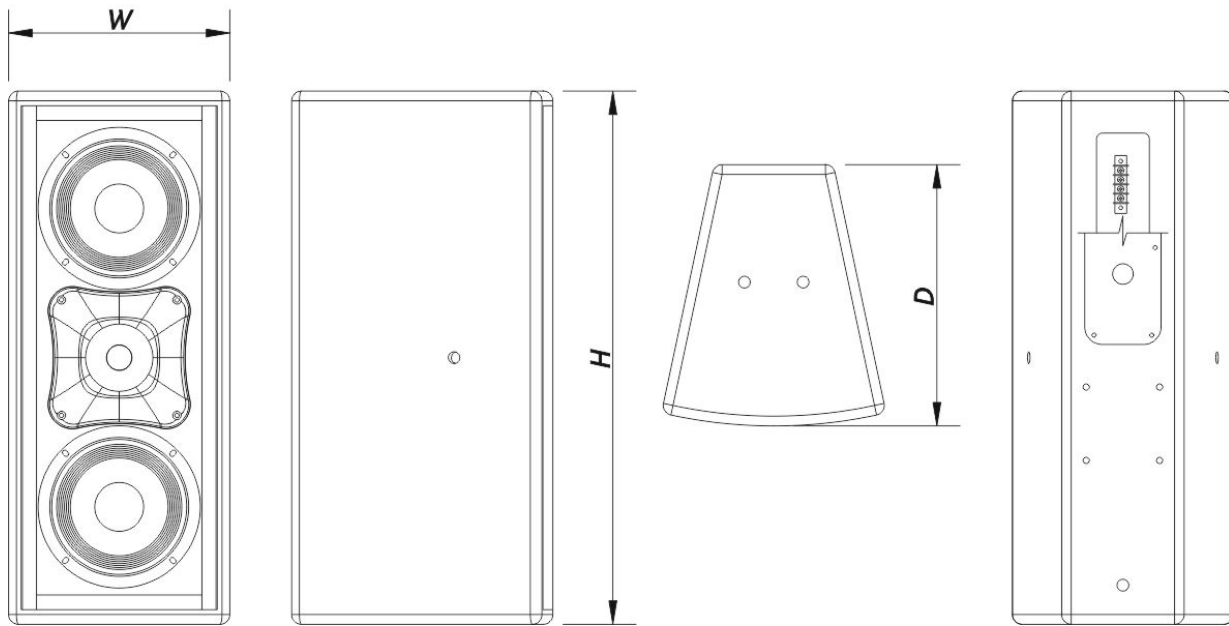

ORDERING INFORMATION

Model	Description	P/N
System		
WR-8826-TCX		10428030
Replacement Parts		
6B	Cone Transducer	20208260
BC-88	Horn	30003945
F-WR8826	Filter	30005704
M-1	Transducer	20208250
Accessories		
ANL-2	Rigging Accessories	10101020
AX-SPG1	Installation & Stacking Acc.	10105050

WR-8826-TCX

DAS Audio Group, S.L. - C/ Islas Baleares 24 - 46988
Fuente del Jarro - Valencia - Spain - Tel. +34961340860
Updated (DD/MM/YYYY): 17/09/2024

SOUND WITH SOUL