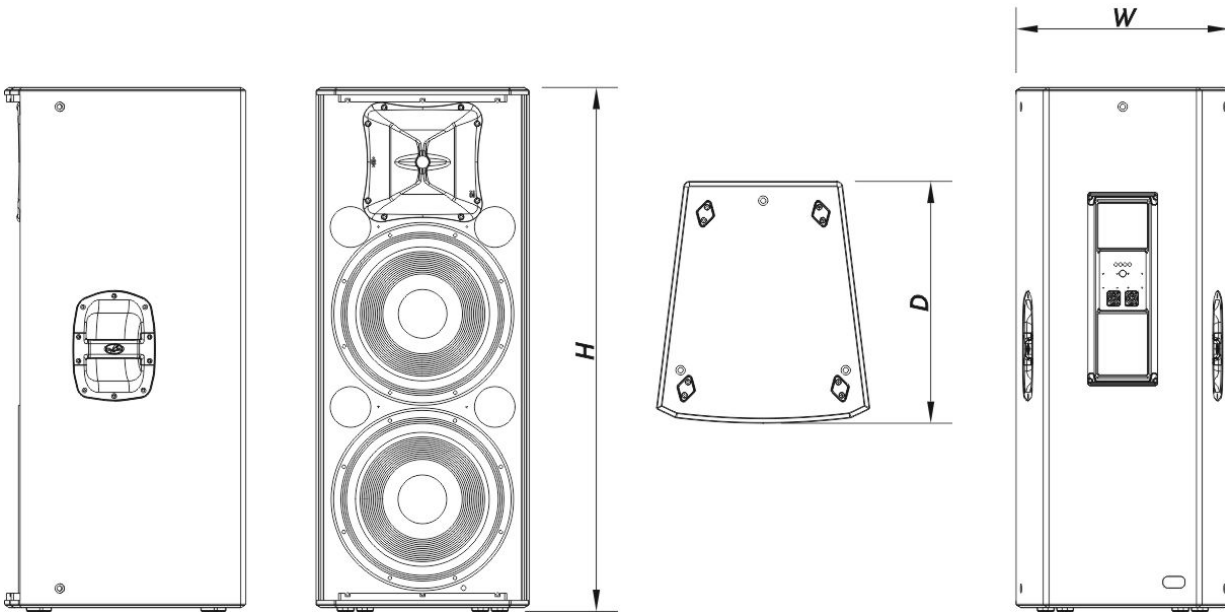

LF Driver 15MI

HF Driver M-44

Horn/Waveguide BC-916

Shipping

Carton Dimensions (H x W x D) 1.165 x 515 x 560 mm
45,9 x 20,3 x 22,1 in

Shipping Weight 41,5 kg (91,5 lb)

DIMENSIONS

ACTION 525