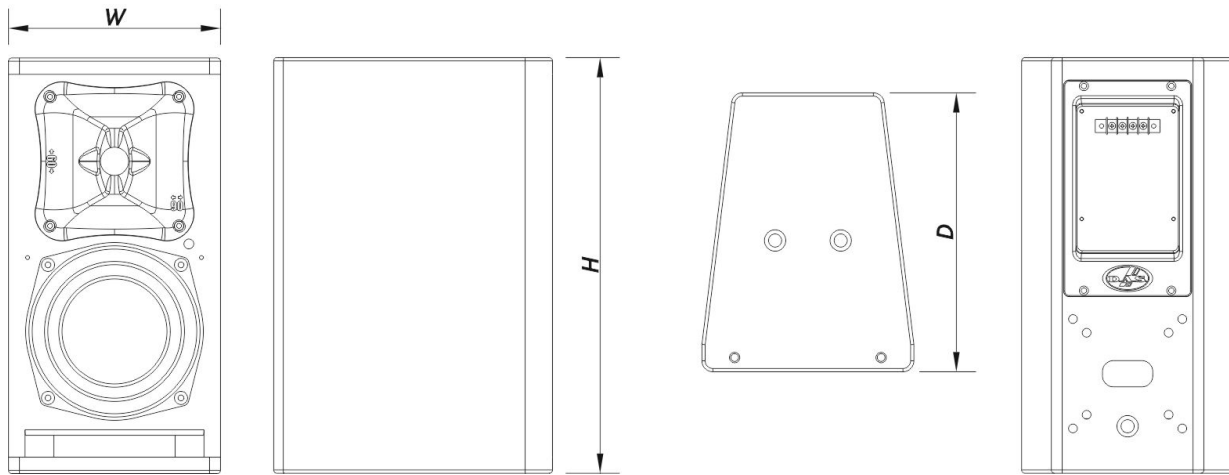

ORDERING INFORMATION

Model	Description	P/N
System		
ARTEC-306-W		10423851
Replacement Parts		
6B	Cone Transducer	20208260
BCT-96	Horn	30006201
F-ACT8	Filter	30005424
GM-M26	Diaphragm	20205050
LAMP-F-18	Lamp	30000536
M-26	Compression Driver	10207070
Accessories		
ANL-2	Rigging Accessories	10101020
AX-SPG1	Installation & Stacking Acc.	10105050

ARTEC-306-W

DAS Audio Group, S.L. - C/ Islas Baleares 24 - 46988
Fuente del Jarro - Valencia - Spain - Tel. +34961340860
Updated (DD/MM/YYYY): 17/09/2024