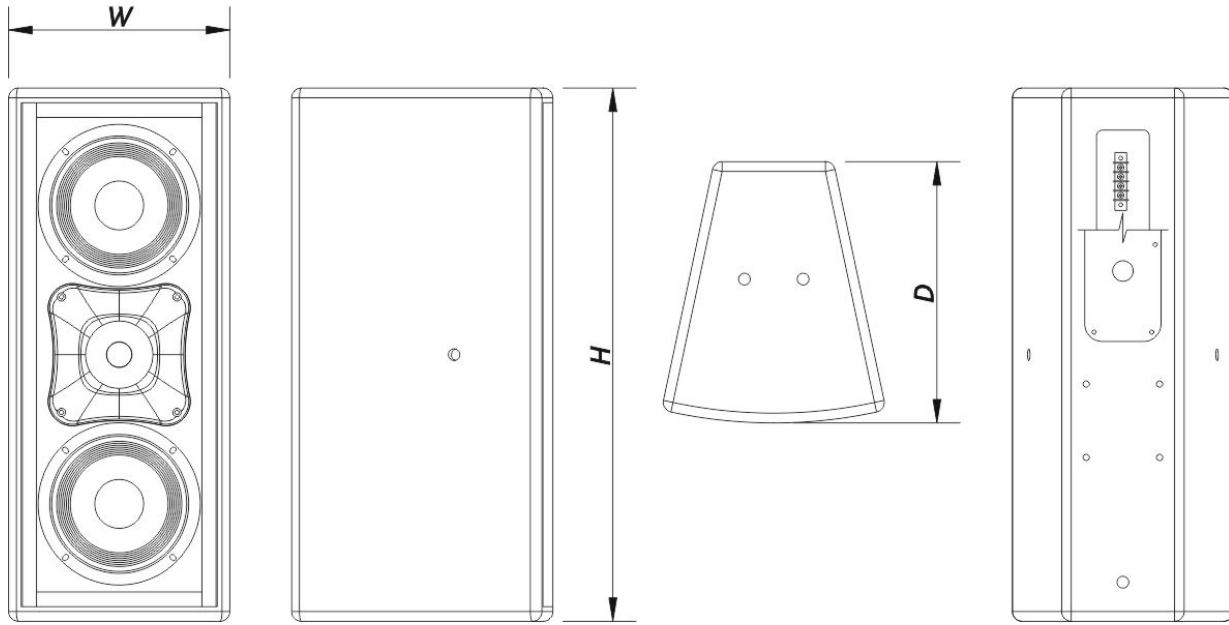

ORDERING INFORMATION

Model	Description	P/N
System		
WR-8826-DXG		10428100
Replacement Parts		
6B	Cone Transducer	20208260
BC-88	Horn	30003945
F-WR8826	Filter	30005704
M-1	Transducer	20208250
Accessories		
ANL-2	Rigging Accessories	10101020
AX-SPG1	Installation & Stacking Acc.	10105050

WR 8826 DXG

DAS Audio Group, S.L. - C/ Islas Baleares 24 - 46988
Fuente del Jarro - Valencia - Spain - Tel. +34961340860
Updated (DD/MM/YYYY): 26/06/2024

SOUND WITH SOUL