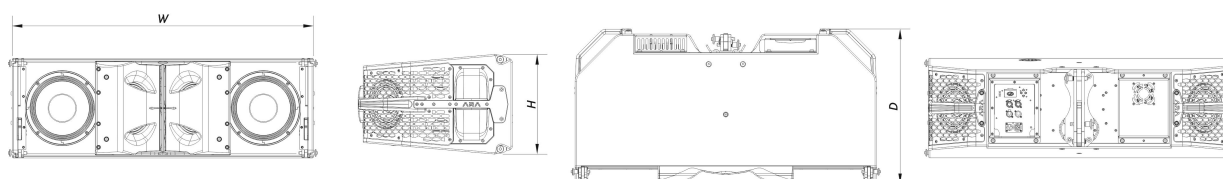

## Enclosure

Enclosure Construction	Birch Plywood
Enclosure Geometry	Trapezoidal 10°
Rigging	Captive Rigging System
Finish	ISO-flex Paint
Color	Black
IP Rating	IP43
Dimensions ( H x W x D )	355 x 1.070 x 550 mm 14,0 x 42,0 x 21,6 in
Net Weight	71,5 kg ( 157,3 lb )

## DIMENSIONS