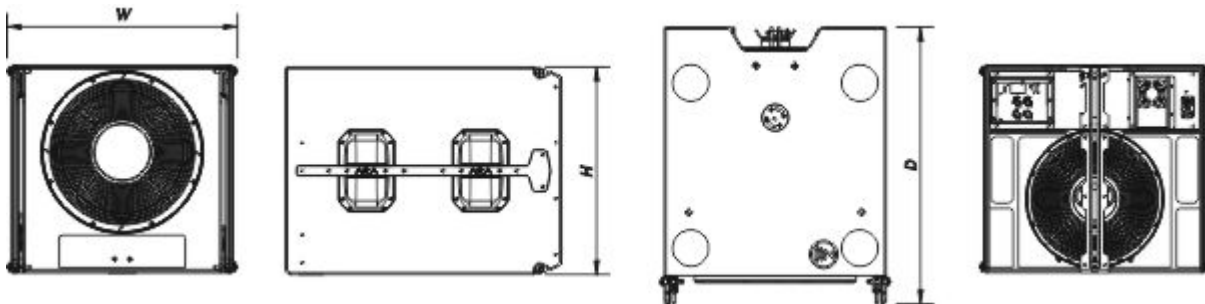

Rigging	Captive Rigging System
Finish	ISO-flex Paint
Color	Black
IP Rating	IP43
Dimensions (H x W x D)	590 x 660 x 790 mm 23,5 x 26,0 x 31,2 in
Net Weight	67,0 kg (148,0 lb)

Components

LF Driver	18UXN
LF Cardioid Driver	15FWN

DIMENSIONS

ORDERING INFORMATION

Model	Description	P/N
System		
SARA-SUB		10420520

SARA-SUB

DAS Audio Group, S.L. - C/ Islas Baleares 24 - 46988
Fuente del Jarro - Valencia - Spain - Tel. +34961340860
Updated (DD/MM/YYYY): 28/11/2024

SOUND WITH SOUL