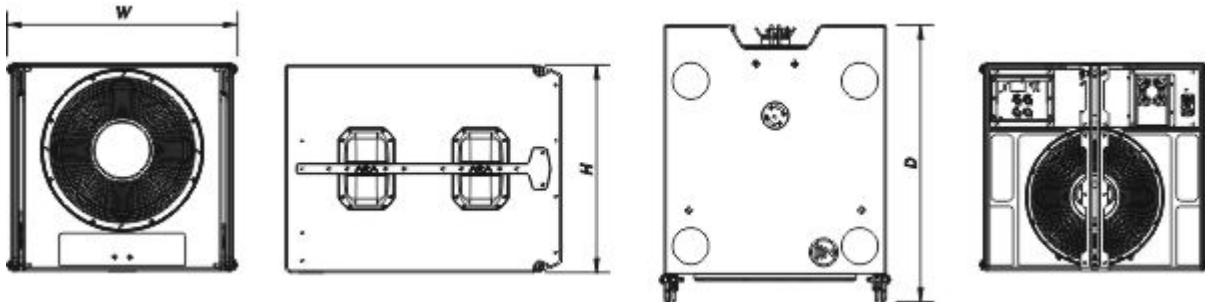

# SARA SUB

DAS Audio Group, S.L. - C/ Islas Baleares 24 - 46988  
Fuente del Jarro - Valencia - Spain - Tel. +34961340860  
Updated (DD/MM/YYYY): 10/07/2024

SOUND WITH SOUL

Rigging	Captive Rigging System
Finish	ISO-flex Paint
Color	Black
IP Rating	IP43
Dimensions ( H x W x D )	590 x 660 x 790 mm 23,5 x 26,0 x 31,2 in
Net Weight	67,0 kg ( 148,0 lb )

### DIMENSIONS