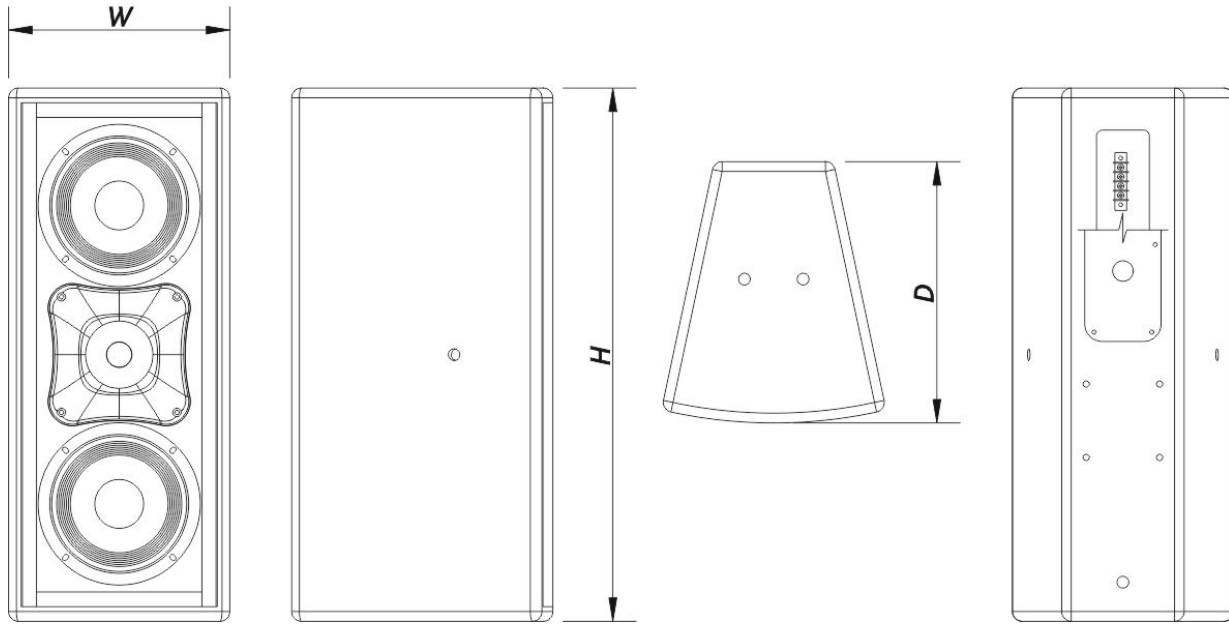

ORDERING INFORMATION

Model	Description	P/N
System		
WR-8826-DXW		10428090
Replacement Parts		
6B	Cone Transducer	20208260
BC-88	Horn	30003945
F-WR8826	Filter	30005704
M-1	Transducer	20208250
Accessories		
ANL-2	Rigging Accessories	10101020
AX-SPG1	Installation & Stacking Acc.	10105050

WR 8826 DXW

DAS Audio Group, S.L. - C/ Islas Baleares 24 - 46988
Fuente del Jarro - Valencia - Spain - Tel. +34961340860
Updated (DD/MM/YYYY): 26/06/2024