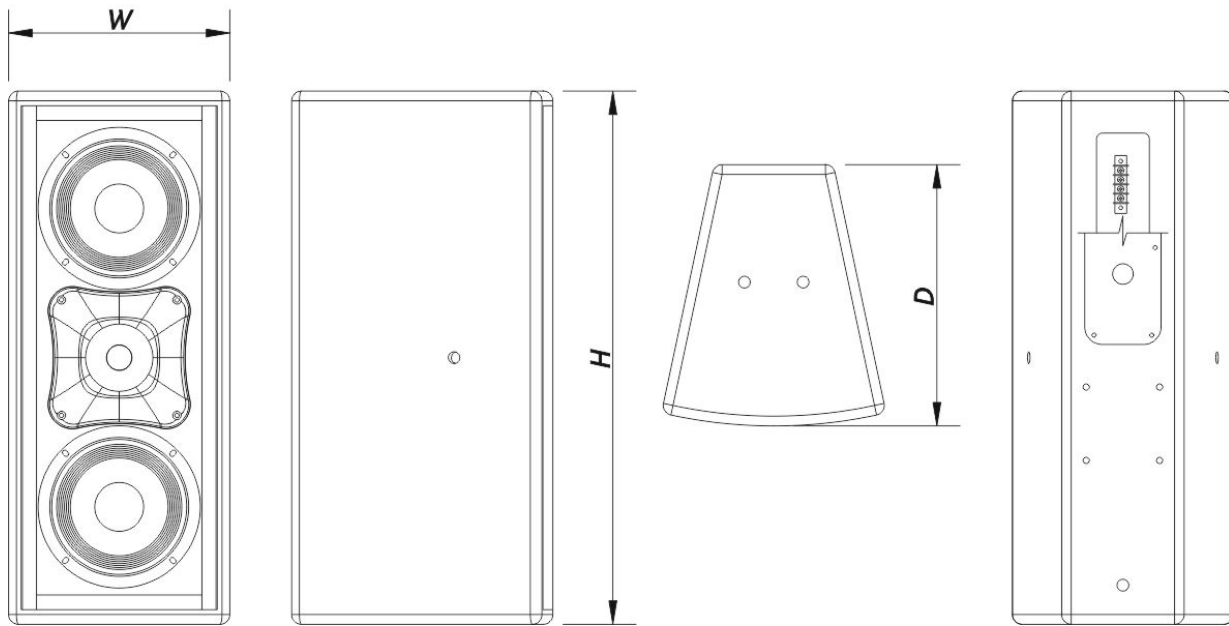

ORDERING INFORMATION

Model	Description	P/N
System		
WR-8826-DXW		10428090
Replacement Parts		
6B	Cone Transducer	20208260
BC-88	Horn	30003945
F-WR8826	Filter	30005704
M-1	Transducer	20208250
Accessories		
ANL-2	Rigging Accessories	10101020
AX-SPG1	Installation & Stacking Acc.	10105050

WR-8826-DXW

DAS Audio Group, S.L. - C/ Islas Baleares 24 - 46988
Fuente del Jarro - Valencia - Spain - Tel. +34961340860
Updated (DD/MM/YYYY): 17/09/2024