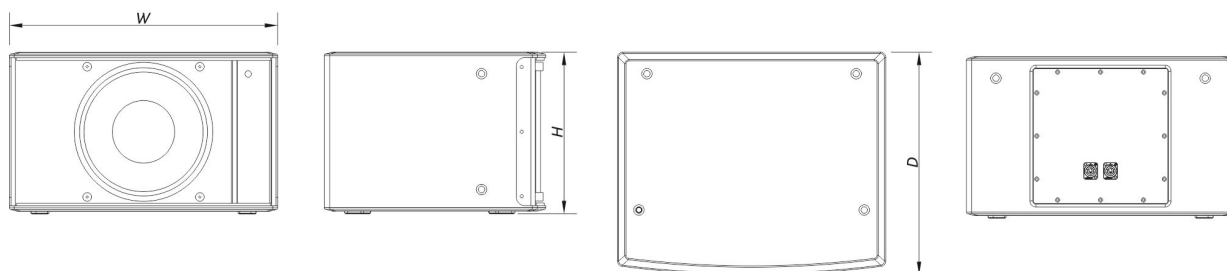

Color	Black
Depth	415 mm (16,3 in)
Dimensions (H x W x D)	305 x 505 x 415 mm 12,0 x 19,9 x 16,3 in
Net Weight	16,0 kg (35,3 lb)

Components

LF Driver	10MG

Shipping

Shipping Weight	17,0 kg (37,5 lb)

DIMENSIONS

ORDERING INFORMATION

Model	Description	P/N
System		
Q-10		10434079
Replacement Parts		

Q 10

DAS Audio Group, S.L. - C/ Islas Baleares 24 - 46988
Fuente del Jarro - Valencia - Spain - Tel. +34961340860
Updated (DD/MM/YYYY): 26/06/2024