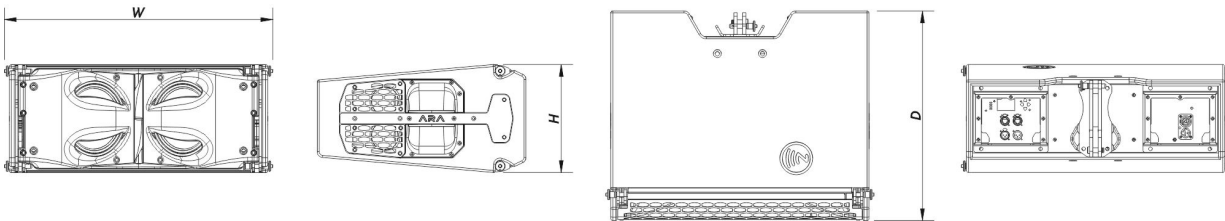

Enclosure

Enclosure Construction	Birch Plywood
Enclosure Geometry	Trapezoidal 10°
Rigging	Captive Rigging System
Finish	ISO-flex Paint
Color	Black
IP Rating	IP43
Dimensions (H x W x D)	265 x 655 x 515 mm 10,5 x 26,0 x 20,3 in
Net Weight	34,0 kg (75,0 lb)

Components

MF Driver	8GXN4
HF Driver	M-78N

DIMENSIONS

ORDERING INFORMATION

Model	Description	P/N
System		

SARA 100

DAS Audio Group, S.L. - C/ Islas Baleares 24 - 46988
Fuente del Jarro - Valencia - Spain - Tel. +34961340860
Updated (DD/MM/YYYY): 10/07/2024