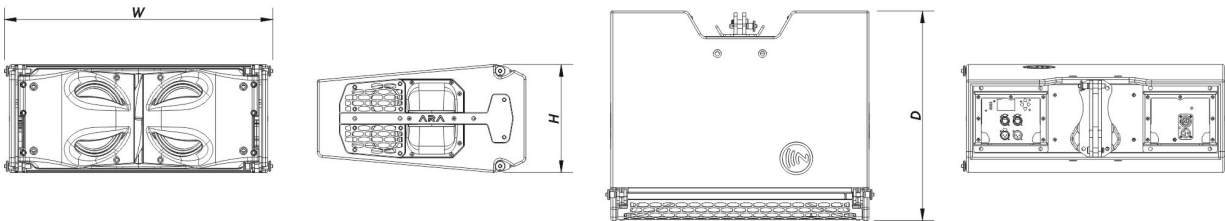

Enclosure

Enclosure Construction	Birch Plywood
Enclosure Geometry	Trapezoidal 10°
Rigging	Captive Rigging System
Finish	ISO-flex Paint
Color	Black
IP Rating	IP43
Dimensions (H x W x D)	265 x 655 x 515 mm 10,5 x 26,0 x 20,3 in
Net Weight	34,0 kg (75,0 lb)

Components

MF Driver	8GXN4
HF Driver	M-78N

DIMENSIONS

ORDERING INFORMATION

Model	Description	P/N
System		

SARA-100

DAS Audio Group, S.L. - C/ Islas Baleares 24 - 46988
Fuente del Jarro - Valencia - Spain - Tel. +34961340860
Updated (DD/MM/YYYY): 15/11/2024