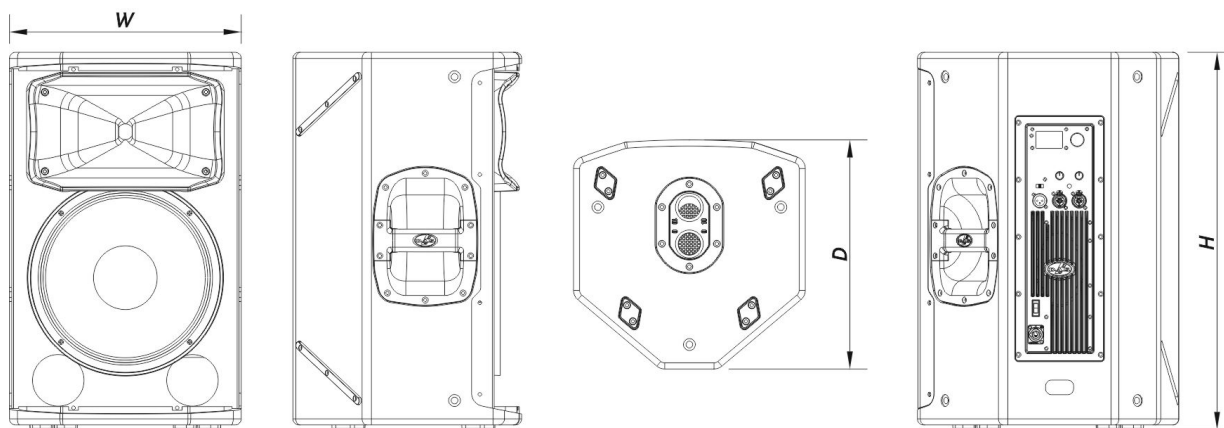

Color	Black
Dimensions (H x W x D)	620 x 380 x 380 mm 24,4 x 15,0 x 15,0 in
Net Weight	21,5 kg (47,4 lb)

Components

LF Driver	12F4
HF Driver	M-28
Horn/Waveguide	BC-95

Shipping

Carton Dimensions (H x W x D)	720 x 456 x 456 mm 28,4 x 18,0 x 18,0 in
Shipping Weight	24,0 kg (52,9 lb)

DIMENSIONS

VANTEC-12A

DAS Audio Group, S.L. - C/ Islas Baleares 24 - 46988
Fuente del Jarro - Valencia - Spain - Tel. +34961340860
Updated (DD/MM/YYYY): 15/10/2024

SOUND WITH SOUL