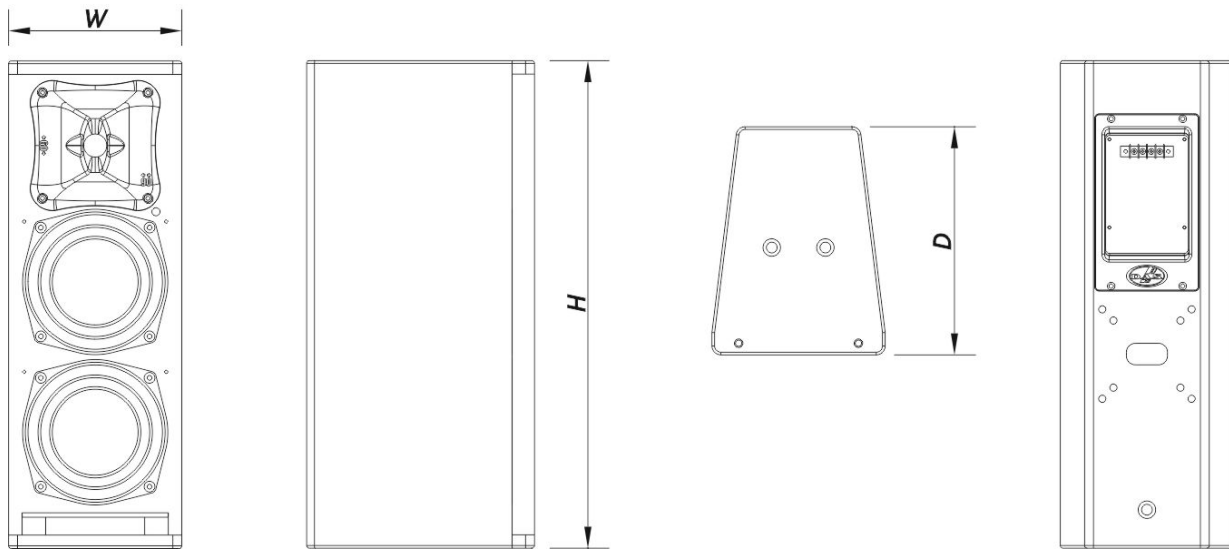

ORDERING INFORMATION

Model	Description	P/N
System		
ARTEC-326		10423804
Replacement Parts		
6B	Cone Transducer	20208260
BCT-96	Horn	30006201
F-AR326	Filter	30006898
GM-M26	Diaphragm	20205050
LAMP-F-18	Lamp	30000536
M-26	Compression Driver	10207070
Accessories		
ANL-2	Rigging Accessories	10101020

ARTEC-326

DAS Audio Group, S.L. - C/ Islas Baleares 24 - 46988
Fuente del Jarro - Valencia - Spain - Tel. +34961340860
Updated (DD/MM/YYYY): 10/10/2024