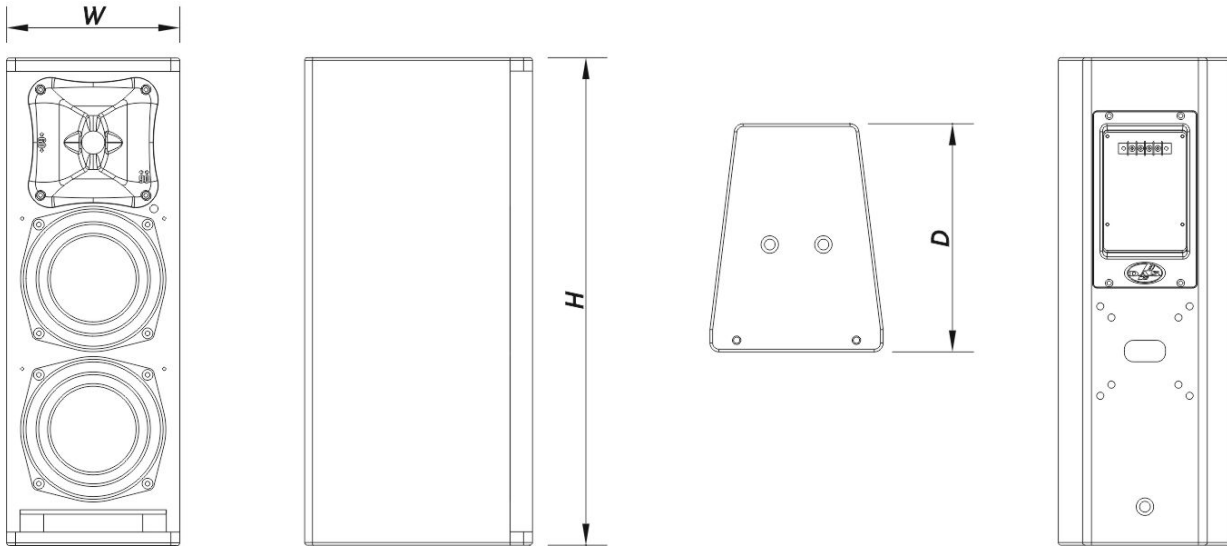

ORDERING INFORMATION

Model	Description	P/N
System		
ARTEC-326		10423804
Replacement Parts		
6B	Cone Transducer	20208260
BCT-96	Horn	30006201
F-AR326	Filter	30006898
GM-M26	Diaphragm	20205050
LAMP-F-18	Lamp	30000536
M-26	Compression Driver	10207070
Accessories		
ANL-2	Rigging Accessories	10101020

ARTEC-326

DAS Audio Group, S.L. - C/ Islas Baleares 24 - 46988
Fuente del Jarro - Valencia - Spain - Tel. +34961340860
Updated (DD/MM/YYYY): 24/07/2024

SOUND WITH SOUL