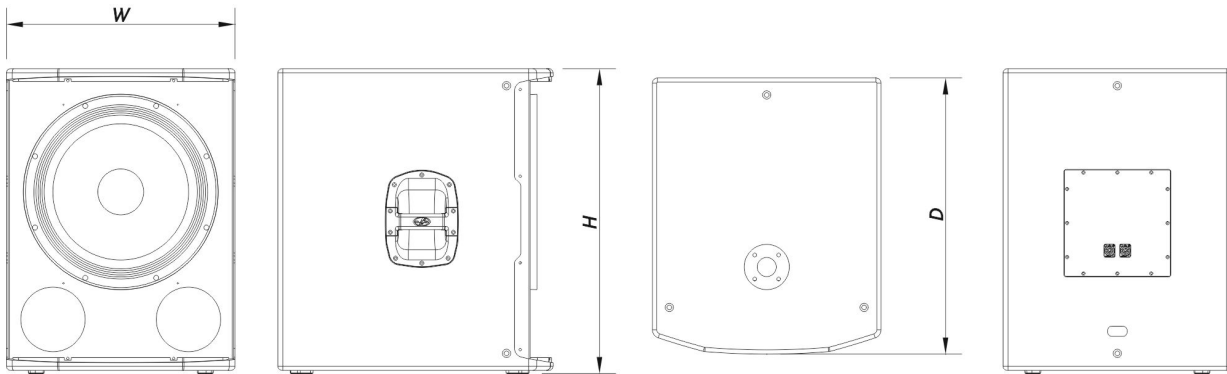

Connectors

Audio Input Connector	1 x speakON NL4
Audio Output Connector	1 x speakON NL4

Enclosure

Enclosure Construction	Birch Plywood
Enclosure Geometry	Rectangular
Rigging	M10 Rigging Points
Finish	ISO-flex Paint
Color	Black
Depth	655 mm (25,8 in)
Dimensions (H x W x D)	720 x 545 x 655 mm 28,3 x 21,5 x 25,8 in
Net Weight	35,0 kg (77,2 lb)

Carton Dimensions (H x W x D)	820 x 616 x 726 mm 32,3 x 24,3 x 28,6 in
Shipping Weight	45,0 kg (99,2 lb)

DIMENSIONS

ORDERING INFORMATION

Model	Description	P/N
System		
VANTEC-18		10431110
Replacement Parts		
18LX	Cone Transducer	10214270
GM-18LX	Recone Kit	20208310