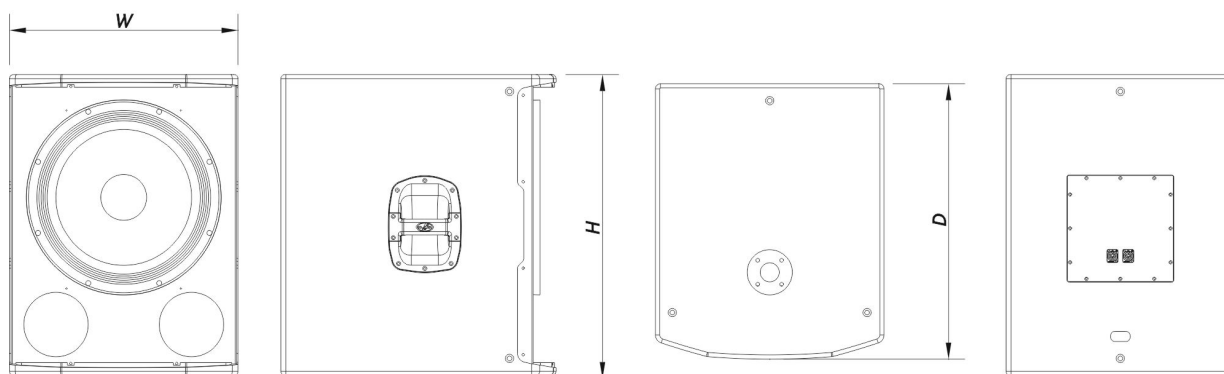

Connectors

Audio Input Connector	1 x speakON NL4
Audio Output Connector	1 x speakON NL4

Enclosure

Enclosure Construction	Birch Plywood
Enclosure Geometry	Rectangular
Rigging	M10 Rigging Points
Finish	ISO-flex Paint
Color	Black
Depth	655 mm (25,8 in)
Dimensions (H x W x D)	720 x 545 x 655 mm 28,3 x 21,5 x 25,8 in
Net Weight	35,0 kg (77,2 lb)

Carton Dimensions (H x W x D)	820 x 616 x 726 mm 32,3 x 24,3 x 28,6 in
---------------------------------	---

Shipping Weight	45,0 kg (99,2 lb)
-----------------	---------------------

DIMENSIONS

ORDERING INFORMATION