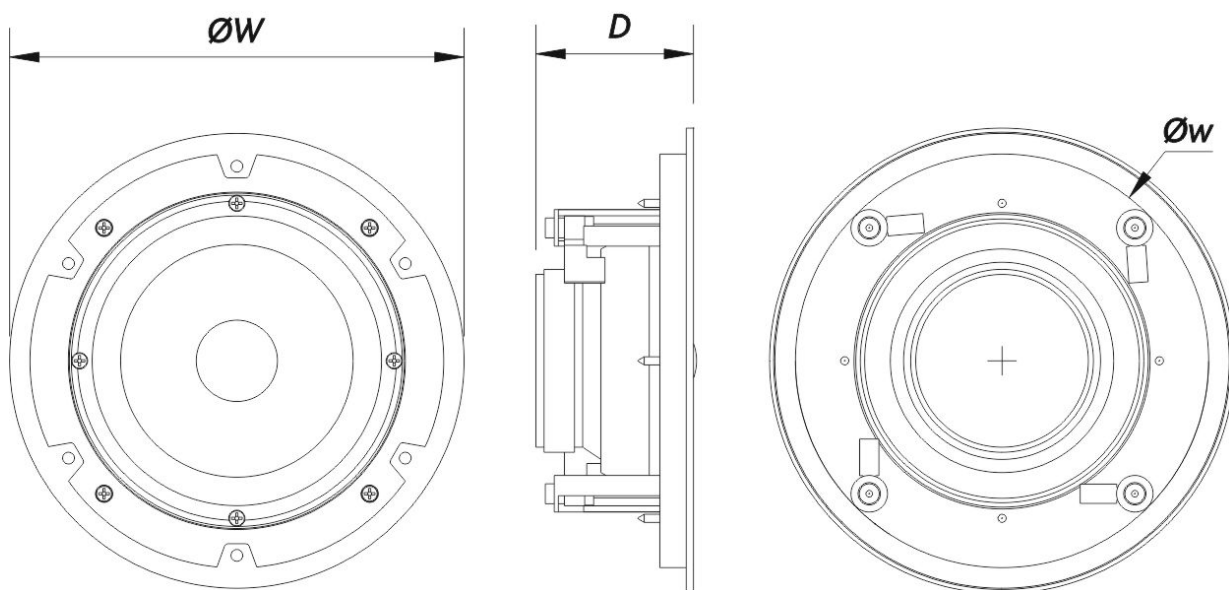

Connectors

Audio Input Connector	Spring Terminals
Audio Output Connector	Spring Terminals

Enclosure

Enclosure Geometry	Round
Color	White

DECO 6

Cut Out Diameter	210 mm (8,3 in)
Depth	80 mm (3,2 in)
Dimensions (H x W x D)	230 x 230 x 80 mm 9,0 x 9,0 x 3,2 in
Net Weight	1,2 kg (2,6 lb)

Shipping

Carton Dimensions (H x W x D)	270 x 250 x 390 mm 10,6 x 9,8 x 15,4 in
Shipping Weight	1,4 kg (3,0 lb)

DIMENSIONS

ORDERING

Model	Description	P/N
-------	-------------	-----

DECO 6

DAS Audio Group, S.L. - C/ Islas Baleares 24 - 46988
 Fuente del Jarro - Valencia - Spain - Tel. +34961340860
 Updated (DD/MM/YYYY): 11/06/2024