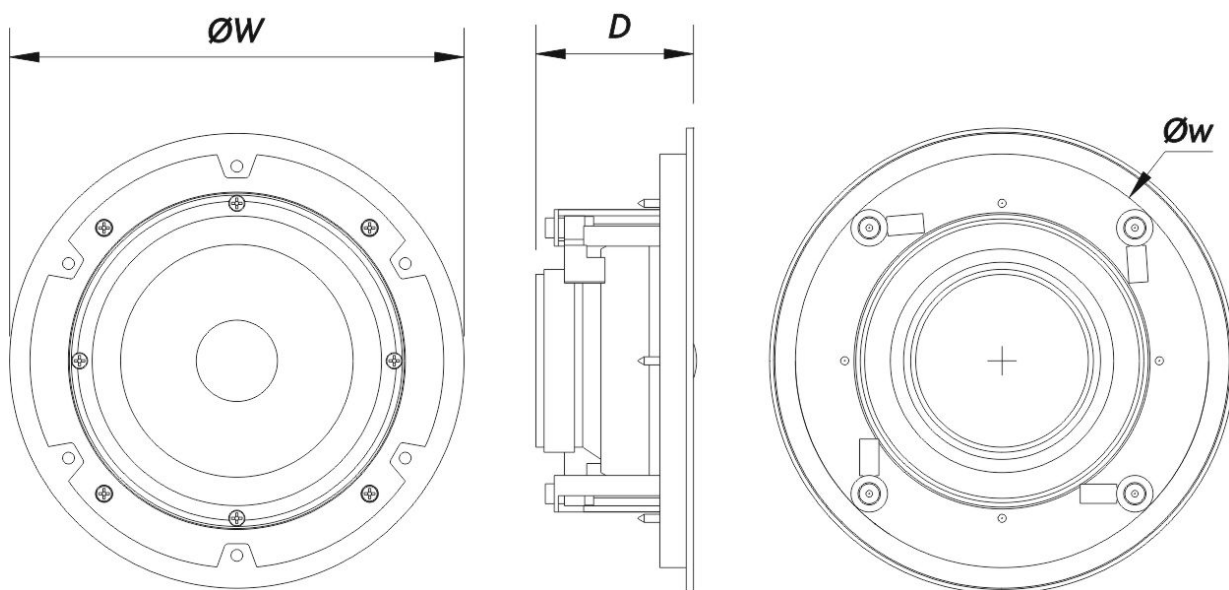

# DECO-6

Cut Out Diameter	210 mm (8,3 in)
Depth	80 mm (3,2 in)
Dimensions ( H x W x D )	230 x 230 x 80 mm 9,0 x 9,0 x 3,2 in
Net Weight	1,2 kg ( 2,6 lb )

### DIMENSIONS