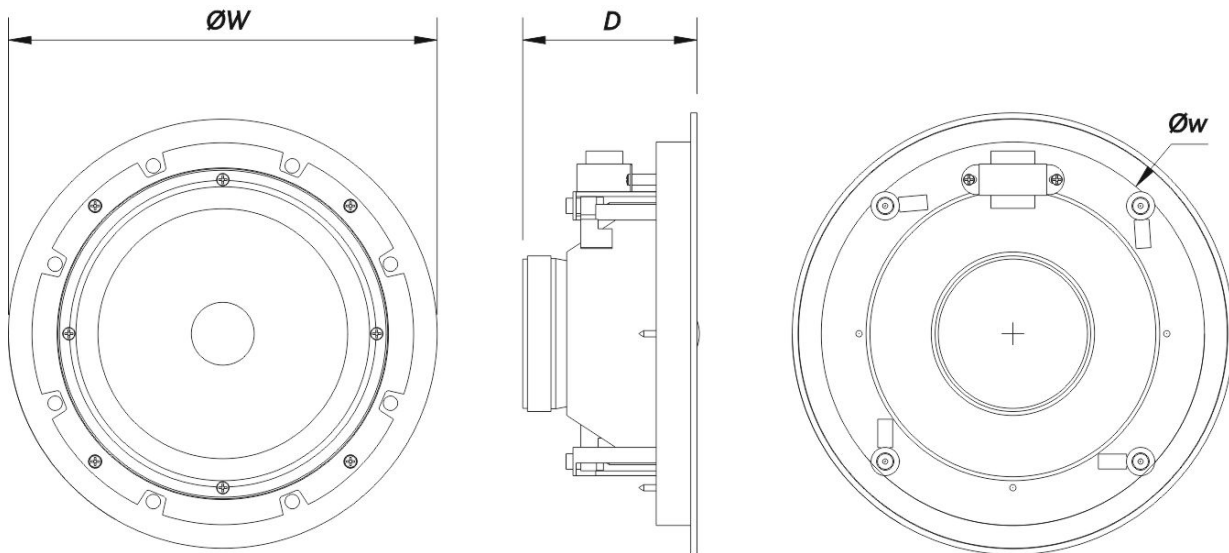

Connectors

Audio Input Connector	Spring Terminals
Audio Output Connector	Spring Terminals

DECO-8-T

Enclosure

Enclosure Geometry	Round
Color	White
Cut Out Diameter	250 mm (9,9 in)
Depth	115 mm (4,6 in)
Dimensions (H x W x D)	285 x 285 x 115 mm 11,3 x 11,3 x 4,6 in
Net Weight	1,8 kg (4,0 lb)

Shipping

Carton Dimensions (H x W x D)	310 x 300 x 450 mm 12,2 x 11,8 x 17,7 in
Shipping Weight	2,1 kg (4,6 lb)

DIMENSIONS

DECO-8-T

DAS Audio Group, S.L. - C/ Islas Baleares 24 - 46988
Fuente del Jarro - Valencia - Spain - Tel. +34961340860
Updated (DD/MM/YYYY): 17/01/2025