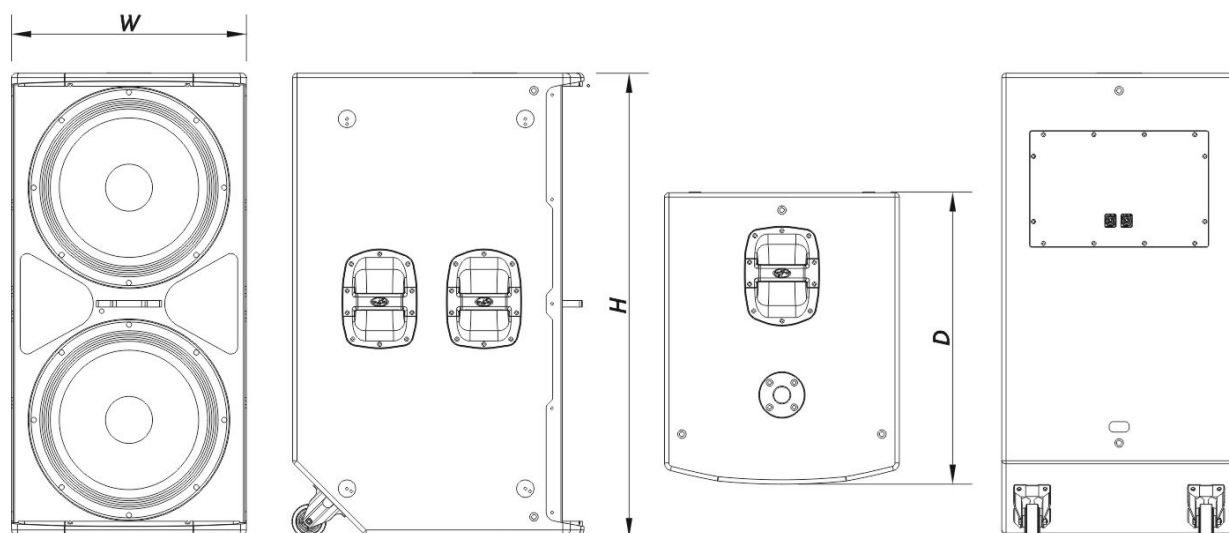

Components

LF Driver	18LX

Shipping

Carton Dimensions (H x W x D)	1.180 x 730 x 610 mm 46,5 x 28,7 x 24,0 in

Shipping Weight	72,5 kg (160,0 lb)

DIMENSIONS

ORDERING INFORMATION

Model	Description	P/N
System		
VANTEC-218		10431130
Replacement Parts		

VANTEC 218

DAS Audio Group, S.L. - C/ Islas Baleares 24 - 46988
Fuente del Jarro - Valencia - Spain - Tel. +34961340860
Updated (DD/MM/YYYY): 26/06/2024