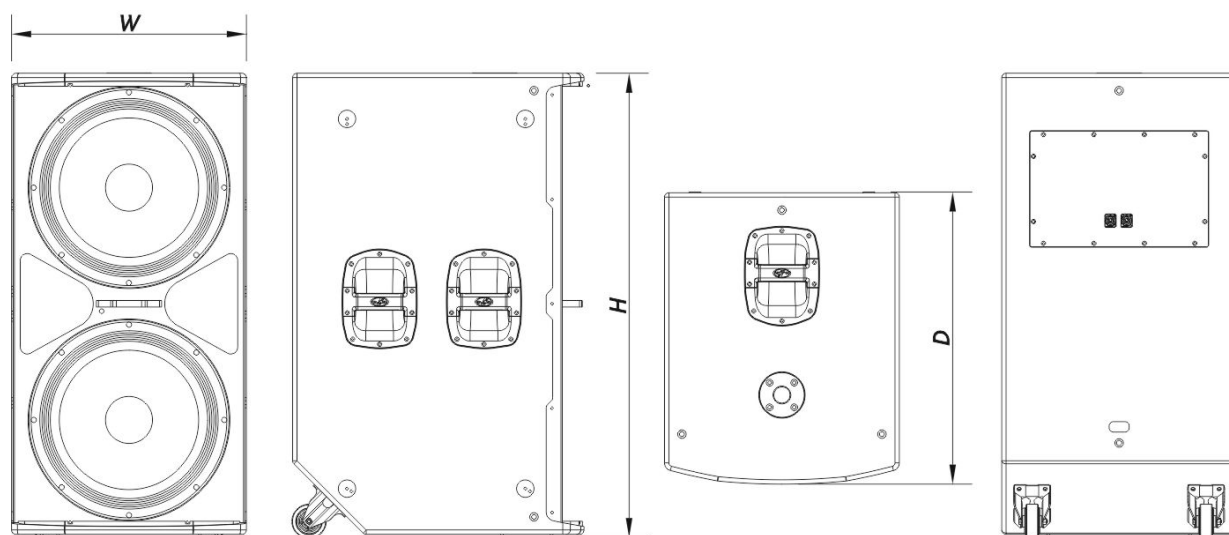

Connectors

Audio Input Connector	1 x speakON NL4
Audio Output Connector	1 x speakON NL4

Enclosure

Enclosure Construction	Birch Plywood
Enclosure Geometry	Rectangular
Rigging	M10 Rigging Points
Finish	ISO-flex Paint
Color	Black
Depth	675 mm (26,6 in)
Dimensions (H x W x D)	1.070 x 545 x 675 mm 42,1 x 21,5 x 26,6 in
Net Weight	67,5 kg (149,0 lb)

Shipping

Carton Dimensions (H x W x D)	1.180 x 730 x 610 mm 46,5 x 28,7 x 24,0 in
---------------------------------	---

Shipping Weight	72,5 kg (160,0 lb)
-----------------	----------------------

DIMENSIONS