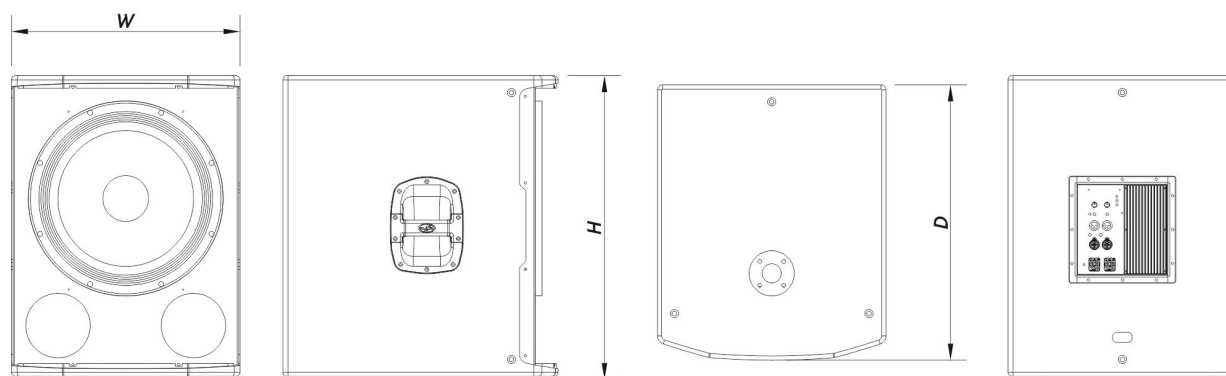

Enclosure

Enclosure Construction	Birch Plywood
Enclosure Geometry	Rectangular
Rigging	M10 Rigging Points
Finish	ISO-flex Paint
Color	Black
Dimensions (H x W x D)	720 x 545 x 655 mm 28,3 x 21,5 x 25,8 in
Net Weight	40,5 kg (89,2 lb)

Shipping

Carton Dimensions (H x W x D)	820 x 616 x 726 mm 32,3 x 24,3 x 28,6 in
---------------------------------	---

Shipping Weight	44,0 kg (97,0 lb)
-----------------	---------------------

DIMENSIONS

ORDERING INFORMATION