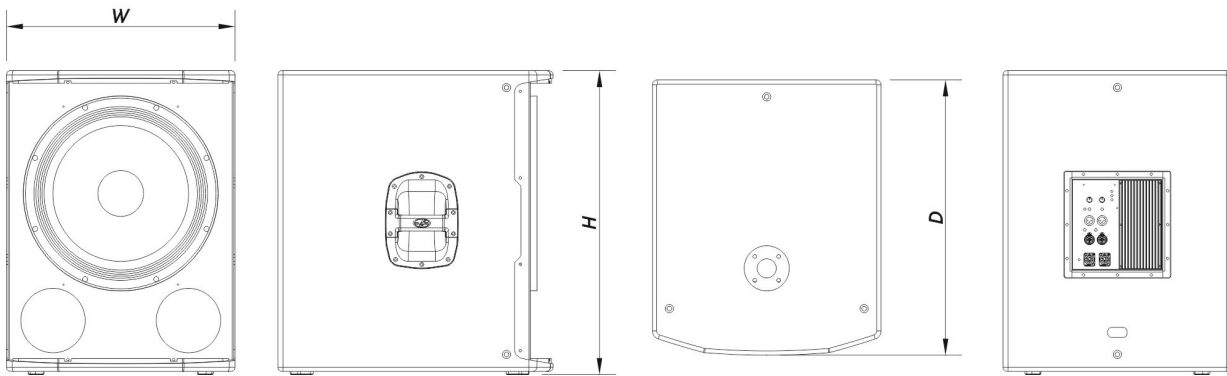

Enclosure

Enclosure Construction	Birch Plywood
Enclosure Geometry	Rectangular
Rigging	M10 Rigging Points
Finish	ISO-flex Paint
Color	Black
Dimensions (H x W x D)	720 x 545 x 655 mm 28,3 x 21,5 x 25,8 in
Net Weight	40,5 kg (89,2 lb)

Shipping

Carton Dimensions (H x W x D)	820 x 616 x 726 mm 32,3 x 24,3 x 28,6 in
Shipping Weight	44,0 kg (97,0 lb)

DIMENSIONS

ORDERING INFORMATION

Model	Description	P/N
-------	-------------	-----

System

VANTEC-18A		10431100
------------	--	----------