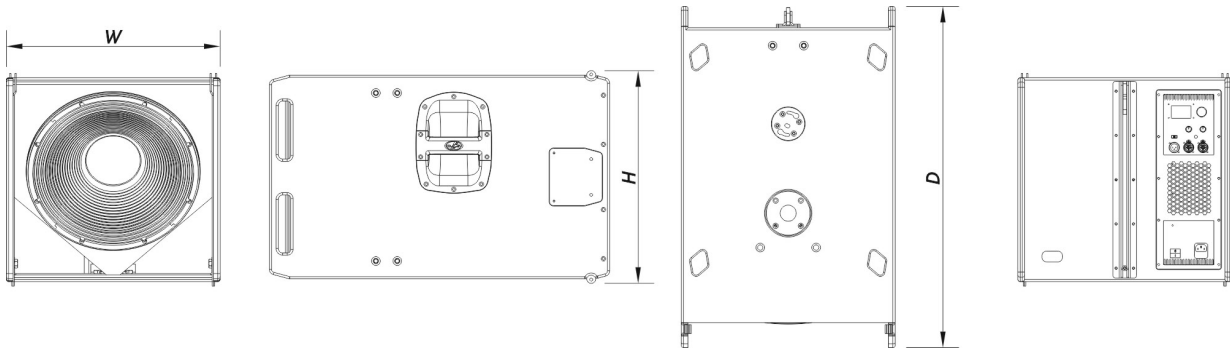

Net Weight 37,0 kg (81,5 lb)

Components

LF Driver 15FW4

Shipping

Carton Dimensions (H x W x D) 530 x 550 x 860 mm
20,9 x 21,7 x 33,9 in

Shipping Weight 40,5 kg (89,1 lb)

DIMENSIONS

ORDERING INFORMATION

Model	Description	P/N

System

EVENT-115A		10435050

Replacement Parts

15FW4	Cone Transducer	20208986

EVENT 115A

DAS Audio Group, S.L. - C/ Islas Baleares 24 - 46988
Fuente del Jarro - Valencia - Spain - Tel. +34961340860
Updated (DD/MM/YYYY): 15/07/2024

SOUND WITH SOUL