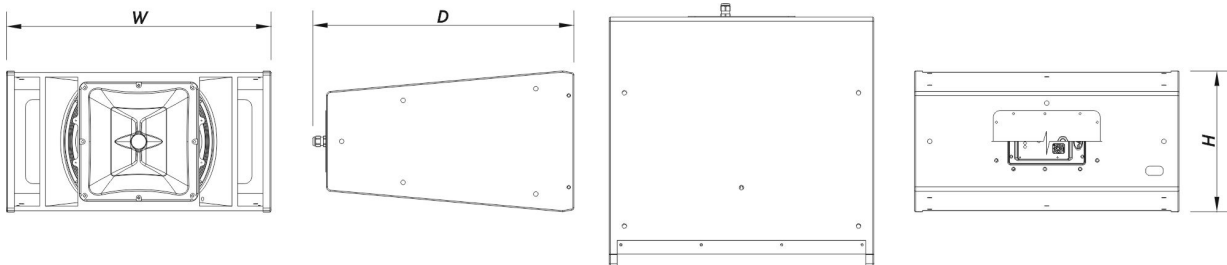

Finish	ISO-flex Paint
Color	Black
Depth	655 mm (25,7 in)
Dimensions (H x W x D)	370 x 710 x 655 mm 14,6 x 28,0 x 25,7 in
Net Weight	49,0 kg (85,9 lb)

Components

LF Driver	12LQN4C
HF Driver	M-78N
Horn/Waveguide	BCH-9050-7037

Shipping

Shipping Weight	51,5 kg (91,5 lb)

DIMENSIONS

ORDERING INFORMATION

Model	Description	P/N
System		

HQ-212.95-CX

DAS Audio Group, S.L. - C/ Islas Baleares 24 - 46988
Fuente del Jarro - Valencia - Spain - Tel. +34961340860
Updated (DD/MM/YYYY): 11/10/2024