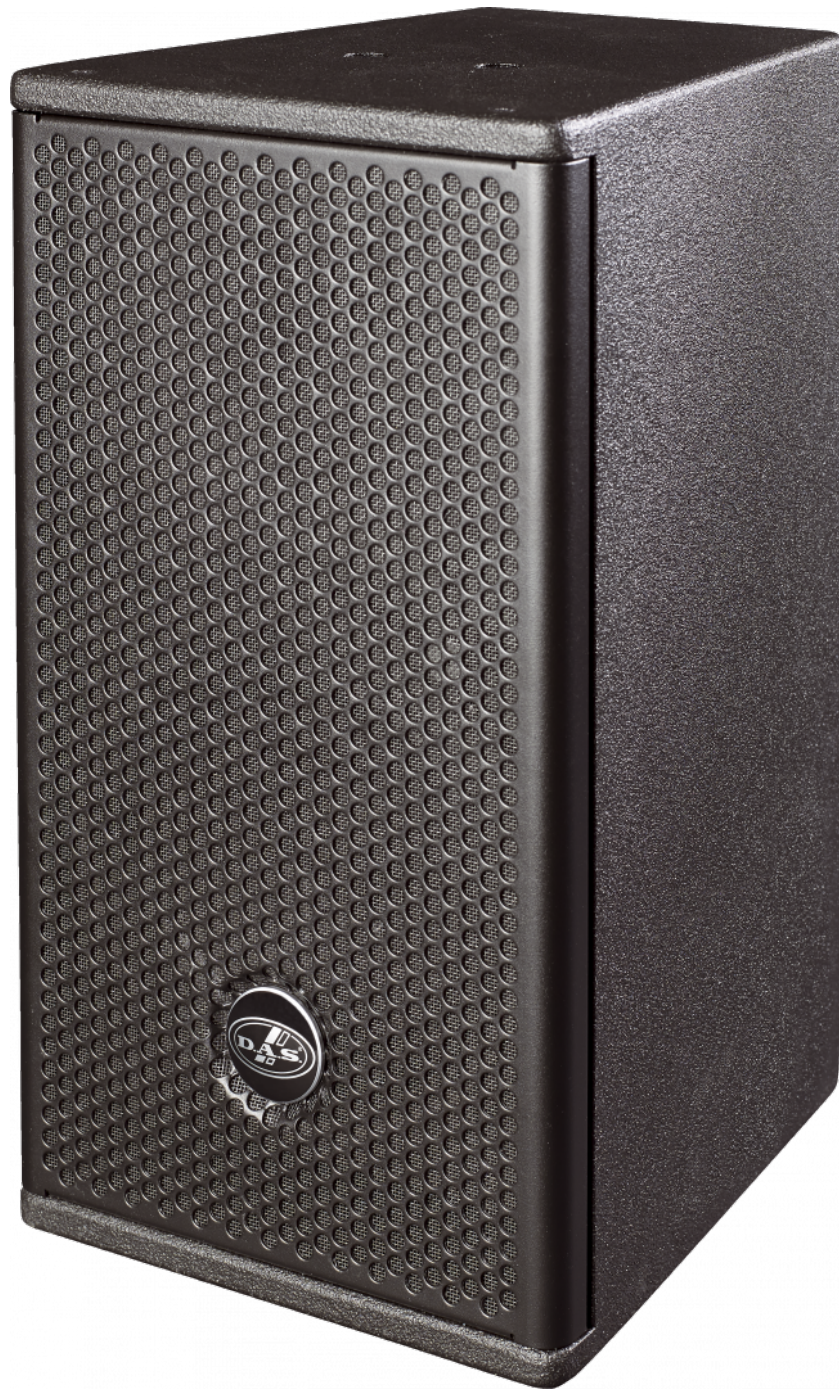

artec 500 series

ARTEC-508

DAS Audio Group, S.L. - C/ Islas Baleares 24 - 46988
Fuente del Jarro - Valencia - Spain - Tel. +34961340860
Updated (DD/MM/YYYY): 13/10/2024

SOUND WITH SOUL

KEY FEATURES

- Single 8" loudspeaker
- M-34 compression driver
- Vertical or horizontal positioning
- Threaded fixing points for wall mounts
- Pole mount socket

DESCRIPTION

The Artec-508 employs a single 8C woofer for low frequency reproduction. The M-34 compression driver provides brilliant highs. The birch plywood cabinet construction offers an ultra compact design which is available in black or white. Precise coverage and control in either the horizontal and vertical position is possible thanks to the symmetrical 80° horn geometry. The cabinets can be permanently installed by way of the optional "U" brackets and accessories which allow for multiple configurations. Four threaded fixing points for the AXW-1 adjustable wall mount and a pole mount socket augment adaptability. A robust steel grille internally lined with acoustically transparent filter cloth protects components.