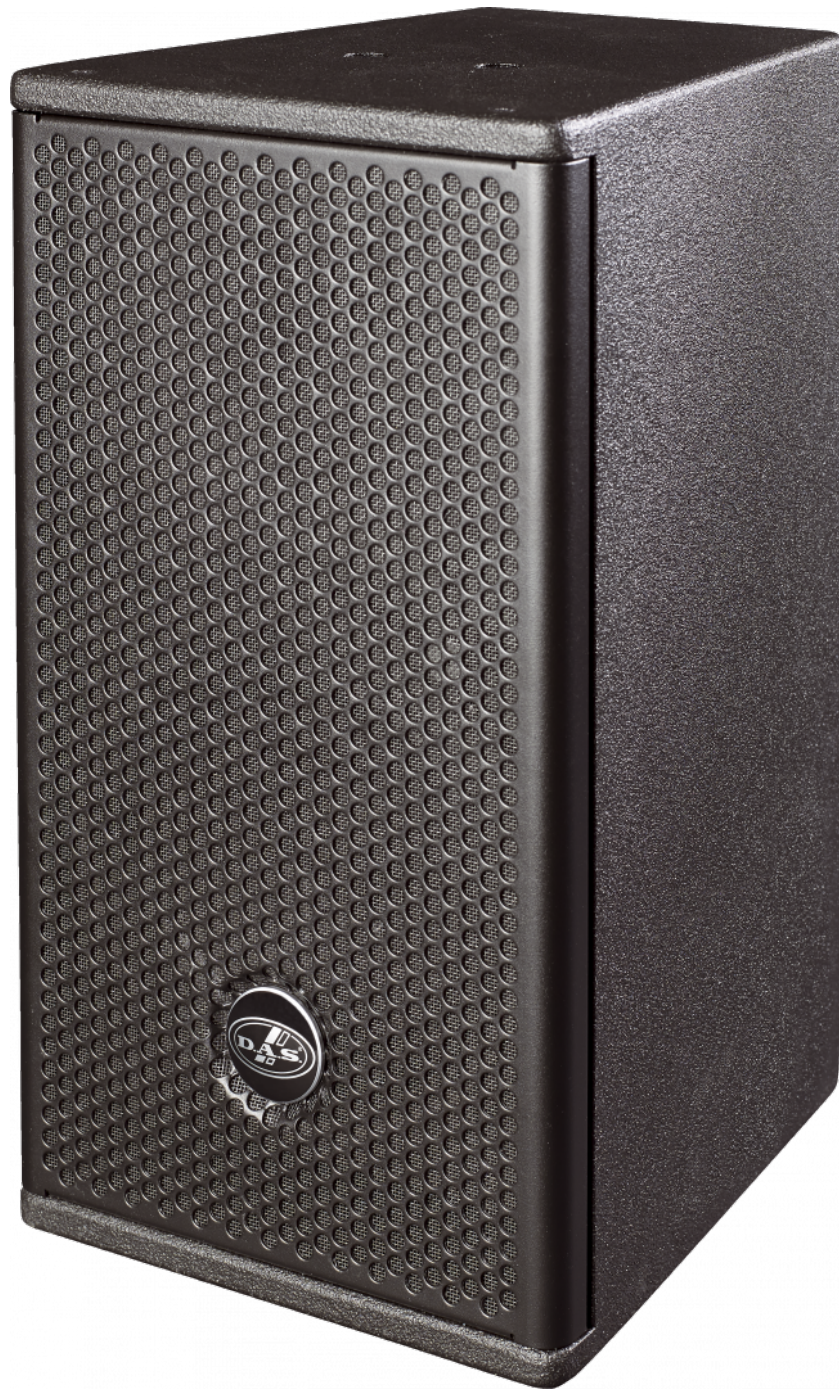

artec 500 series

ARTEC 508

DAS Audio Group, S.L. - C/ Islas Baleares 24 - 46988
Fuente del Jarro - Valencia - Spain - Tel. +34961340860
Updated (DD/MM/YYYY): 26/06/2024

SOUND WITH SOUL

KEY FEATURES

- Single 8" loudspeaker
- M-34 compression driver
- Vertical or horizontal positioning
- Threaded fixing points for wall mounts
- Pole mount socket

DESCRIPTION

The Artec-508 employs a single 8C woofer for low frequency reproduction. The M-34 compression driver provides brilliant highs. The birch plywood cabinet construction offers an ultra compact design which is available in black or white. Precise coverage and control in either the horizontal and vertical position is possible thanks to the symmetrical 80° horn geometry. The cabinets can be permanently installed by way of the optional "U" brackets and accessories which allow for multiple configurations. Four threaded fixing points for the AXW-1 adjustable wall mount and a pole mount socket augment adaptability. A robust steel grille internally lined with acoustically transparent filter cloth protects components.