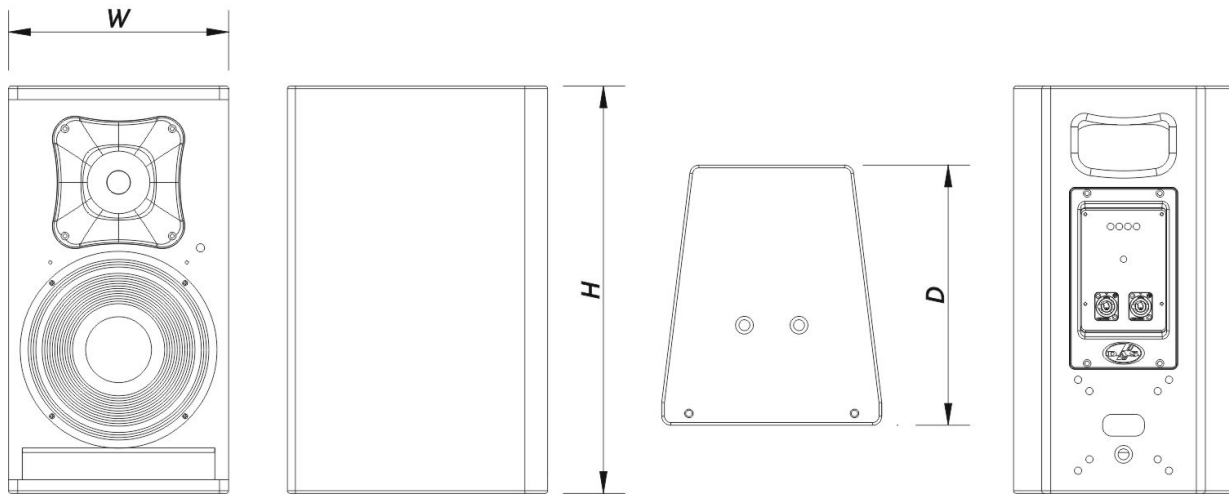

SOUND WITH SOUL

Enclosure

Enclosure Construction	Birch Plywood
Enclosure Geometry	Trapezoidal
Rigging	M10 Rigging Points
Finish	ISO-flex Paint
Depth	290 mm (11,4 in)
Dimensions (H x W x D)	450 x 245 x 290 mm 17,7 x 9,7 x 11,4 in
Net Weight	11,5 kg (25,4 lb)

Components

LF Driver	8C
HF Driver	M-34
Horn/Waveguide	BC-88

Shipping

Carton Dimensions (H x W x D)	541 x 310 x 355 mm 21,3 x 12,2 x 14,0 in
Shipping Weight	13,0 kg (28,7 lb)

DIMENSIONS

ARTEC-508

DAS Audio Group, S.L. - C/ Islas Baleares 24 - 46988
Fuente del Jarro - Valencia - Spain - Tel. +34961340860
Updated (DD/MM/YYYY): 13/10/2024