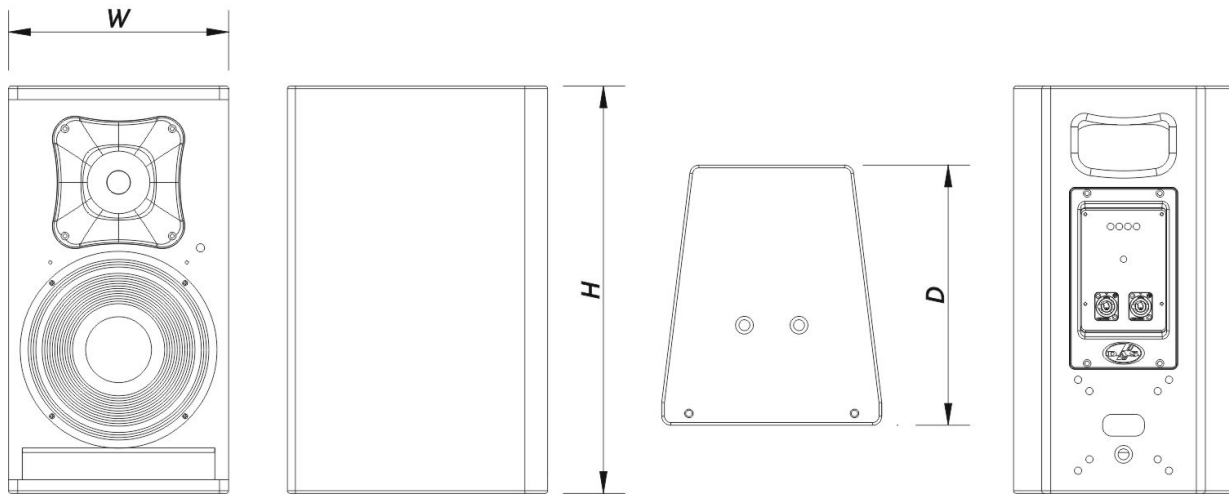

SOUND WITH SOUL

Enclosure

Enclosure Construction	Birch Plywood
Enclosure Geometry	Trapezoidal
Rigging	M10 Rigging Points
Finish	ISO-flex Paint
Depth	290 mm (11,4 in)
Dimensions (H x W x D)	450 x 245 x 290 mm 17,7 x 9,7 x 11,4 in
Net Weight	11,5 kg (25,4 lb)

Components

LF Driver	8C
HF Driver	M-34
Horn/Waveguide	BC-88

Shipping

Carton Dimensions (H x W x D)	541 x 310 x 355 mm 21,3 x 12,2 x 14,0 in
Shipping Weight	13,0 kg (28,7 lb)

DIMENSIONS

ARTEC 508

DAS Audio Group, S.L. - C/ Islas Baleares 24 - 46988
Fuente del Jarro - Valencia - Spain - Tel. +34961340860
Updated (DD/MM/YYYY): 26/06/2024