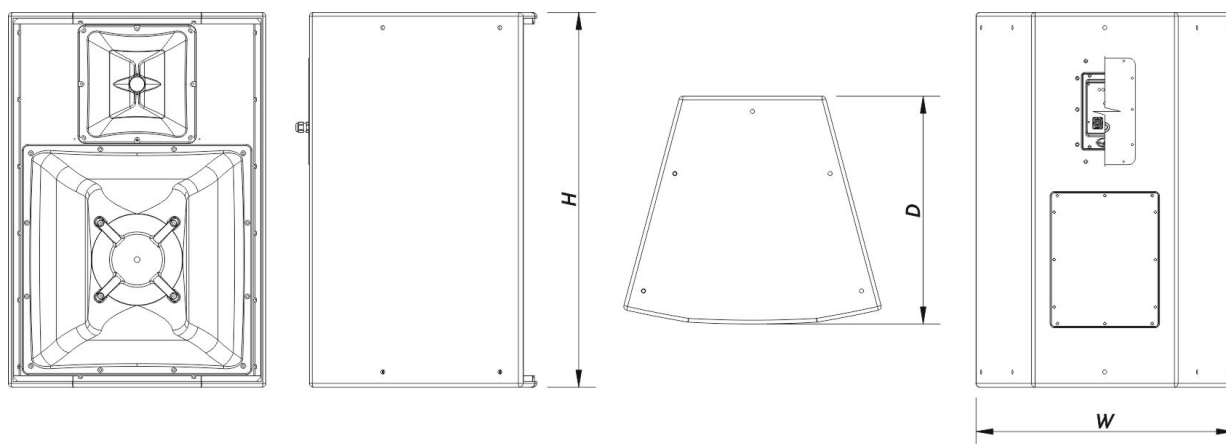

Connectors

Audio Input Connector	1 x speakON NL4 Covered Barrier Strip Terminals
Audio Output Connector	1 x speakON NL4 Covered Barrier Strip Terminals

Enclosure

Enclosure Construction	Birch Plywood
Enclosure Geometry	Trapezoidal
Rigging	M10 Rigging Points
Finish	Fiberglass
Color	Black
Depth	605 mm (24,0 in)
Dimensions (H x W x D)	990 x 685 x 605 mm 39,0 x 27,0 x 24,0 in
Net Weight	56,0 kg (123,5 lb)

Shipping

Carton Dimensions (H x W x D)	1.070 x 650 x 745 mm 42,1 x 25,6 x 29,3 in
Shipping Weight	60,5 kg (133,4 lb)

DIMENSIONS

ORDERING INFORMATION

Model	Description	P/N
-------	-------------	-----

System