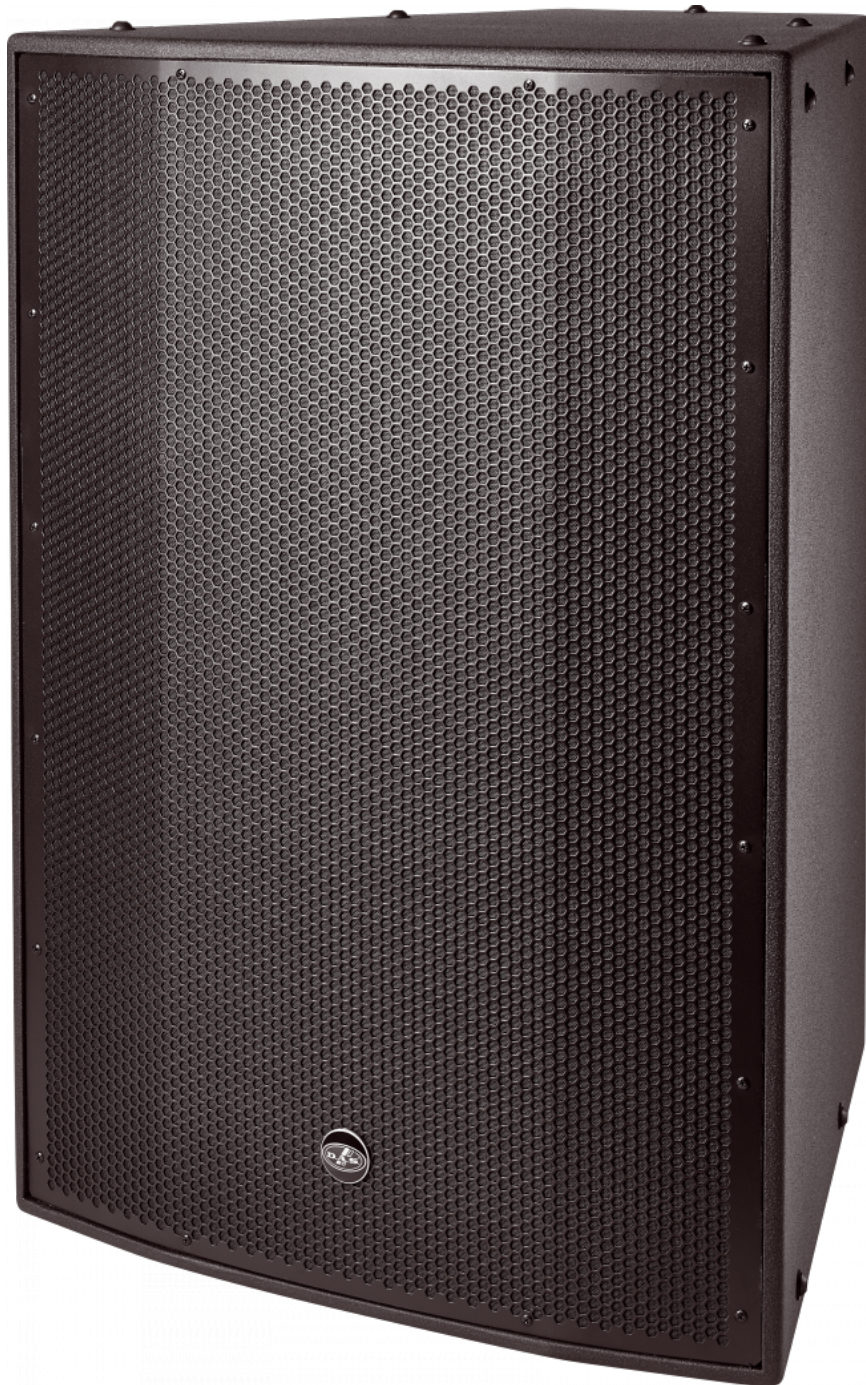

HQ series

HQ 218 DX

DAS Audio Group, S.L. - C/ Islas Baleares 24 - 46988
Fuente del Jarro - Valencia - Spain - Tel. +34961340860
Updated (DD/MM/YYYY): 26/06/2024

SOUND WITH SOUL

KEY FEATURES

- Flyable low frequency system
- DX finish (Fiberglass) for direct exposure
- Two 18LX loudspeakers
- Bass-reflex configuration
- High power handling capacity
- Stainless steel rigging kit

DESCRIPTION

The HQ-218 is offered in two exposure ratings-“covered exposure” (CX) for applications where cabinets are covered or protected, and “direct exposure” (DX) where cabinets are unprotected and directly exposed to the environment. The CX versions are protected with a thick ISO-flex coating on both the exterior and interior surfaces. The DX versions augment the protection rating by employing a fiberglass exterior and a gel coat sealed interior. Both versions are rated IP54.

Connectors

Audio Input Connector	1 x speakON NL4 Covered Barrier Strip Terminals
Audio Output Connector	1 x speakON NL4 Covered Barrier Strip Terminals

Enclosure

Enclosure Construction	Birch Plywood
Enclosure Geometry	Rectangular
Rigging	M10 Rigging Points
Finish	Fiberglass
Color	Black