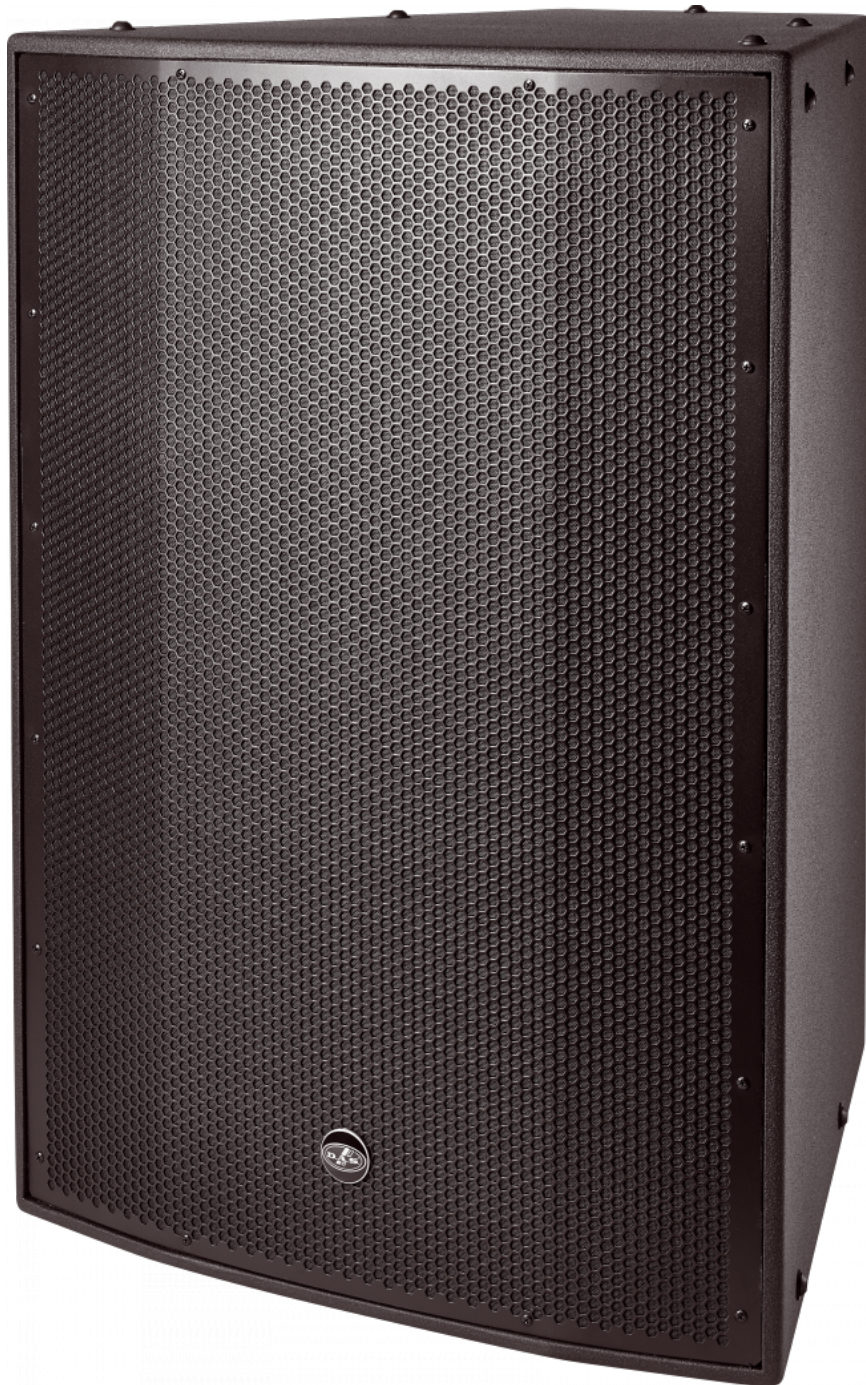

HQ series

HQ-218-DX

DAS Audio Group, S.L. - C/ Islas Baleares 24 - 46988
Fuente del Jarro - Valencia - Spain - Tel. +34961340860
Updated (DD/MM/YYYY): 11/10/2024

SOUND WITH SOUL

KEY FEATURES

- Flyable low frequency system
- DX finish (Fiberglass) for direct exposure
- Two 18LX loudspeakers
- Bass-reflex configuration
- High power handling capacity
- Stainless steel rigging kit

DESCRIPTION

The HQ-218 is offered in two exposure ratings-“covered exposure” (CX) for applications where cabinets are covered or protected, and “direct exposure” (DX) where cabinets are unprotected and directly exposed to the environment. The CX versions are protected with a thick ISO-flex coating on both the exterior and interior surfaces. The DX versions augment the protection rating by employing a fiberglass exterior and a gel coat sealed interior. Both versions are rated IP54.

Connectors

Audio Input Connector	1 x speakON NL4 Covered Barrier Strip Terminals
Audio Output Connector	1 x speakON NL4 Covered Barrier Strip Terminals

Enclosure

Enclosure Construction	Birch Plywood
Enclosure Geometry	Rectangular
Rigging	M10 Rigging Points
Finish	Fiberglass
Color	Black