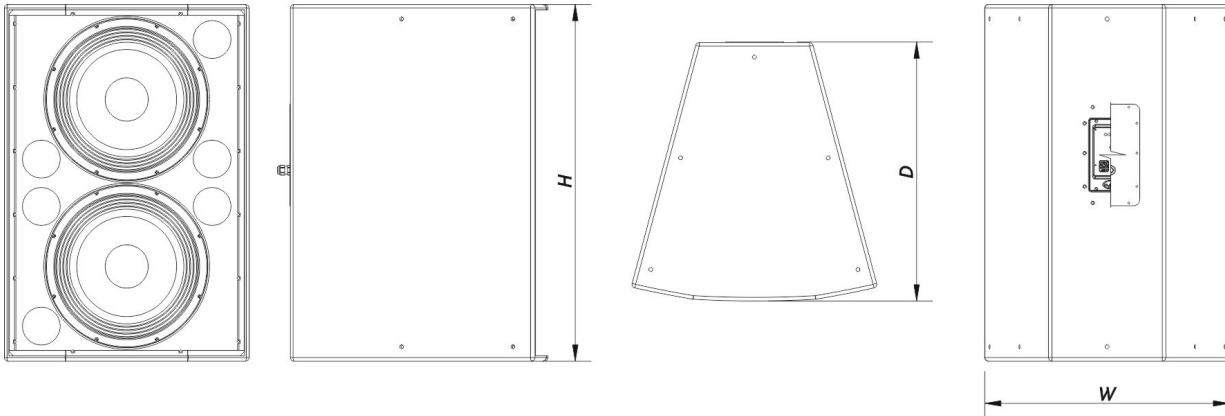

Connectors

Audio Input Connector	1 x speakON NL4 Covered Barrier Strip Terminals
Audio Output Connector	1 x speakON NL4 Covered Barrier Strip Terminals

Enclosure

Enclosure Construction	Birch Plywood
Enclosure Geometry	Rectangular
Rigging	M10 Rigging Points
Finish	Fiberglass
Color	Black

HQ-218-DX

DAS Audio Group, S.L. - C/ Islas Baleares 24 - 46988
Fuente del Jarro - Valencia - Spain - Tel. +34961340860
Updated (DD/MM/YYYY): 11/10/2024

SOUND WITH SOUL

Depth	720 mm (28,4 in)
Dimensions (H x W x D)	990 x 685 x 720 mm 39,0 x 27,0 x 28,4 in
Net Weight	67,0 kg (147,7 lb)

Components

LF Driver	18LX
-----------	------

Shipping

Carton Dimensions (H x W x D)	1.070 x 745 x 767 mm 42,1 x 29,3 x 30,2 in
Shipping Weight	78,0 kg (172,0 lb)

DIMENSIONS

ORDERING INFORMATION

Model	Description	P/N
System		