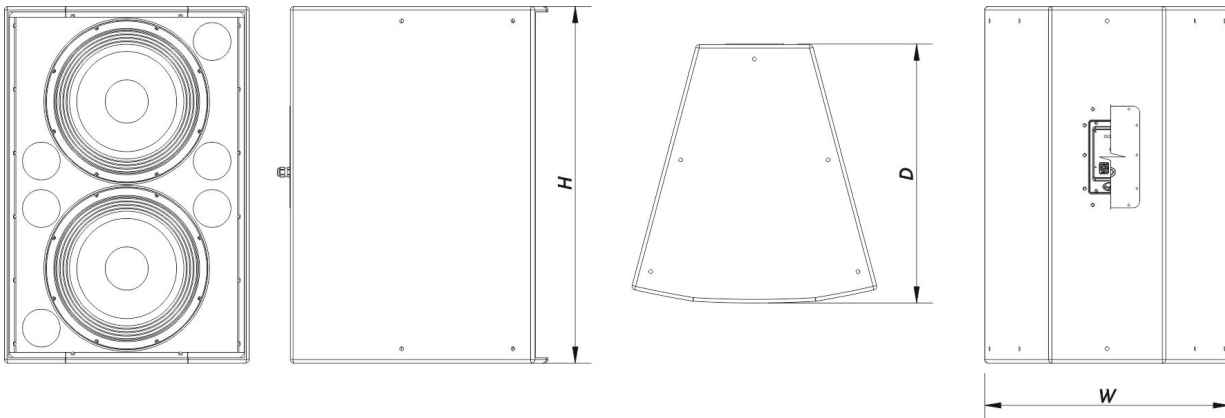

Connectors

Audio Input Connector	1 x speakON NL4 Covered Barrier Strip Terminals
Audio Output Connector	1 x speakON NL4 Covered Barrier Strip Terminals

Enclosure

Enclosure Construction	Birch Plywood
Enclosure Geometry	Rectangular
Rigging	M10 Rigging Points
Finish	Fiberglass
Color	Black

HQ 218 DX

DAS Audio Group, S.L. - C/ Islas Baleares 24 - 46988
Fuente del Jarro - Valencia - Spain - Tel. +34961340860
Updated (DD/MM/YYYY): 26/06/2024

Depth	720 mm (28,4 in)
Dimensions (H x W x D)	990 x 685 x 720 mm 39,0 x 27,0 x 28,4 in
Net Weight	67,0 kg (147,7 lb)

Components

LF Driver	18LX
-----------	------

Shipping

Carton Dimensions (H x W x D)	1.070 x 745 x 767 mm 42,1 x 29,3 x 30,2 in
Shipping Weight	78,0 kg (172,0 lb)

DIMENSIONS

ORDERING INFORMATION

Model	Description	P/N
System		