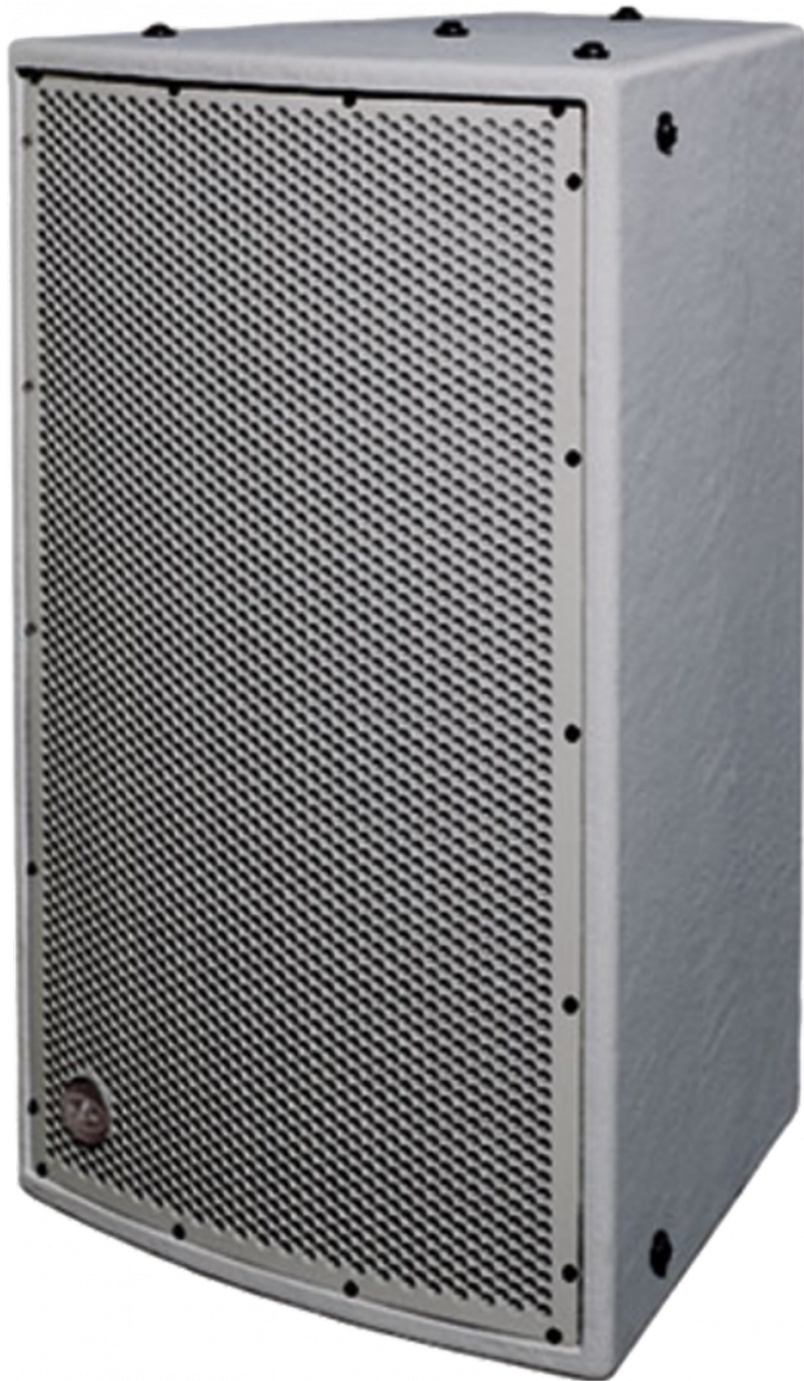

EN54 series

WR-6415-DXG

DAS Audio Group, S.L. - C/ Islas Baleares 24 - 46988
Fuente del Jarro - Valencia - Spain - Tel. +34961340860
Updated (DD/MM/YYYY): 17/09/2024

SOUND WITH SOUL