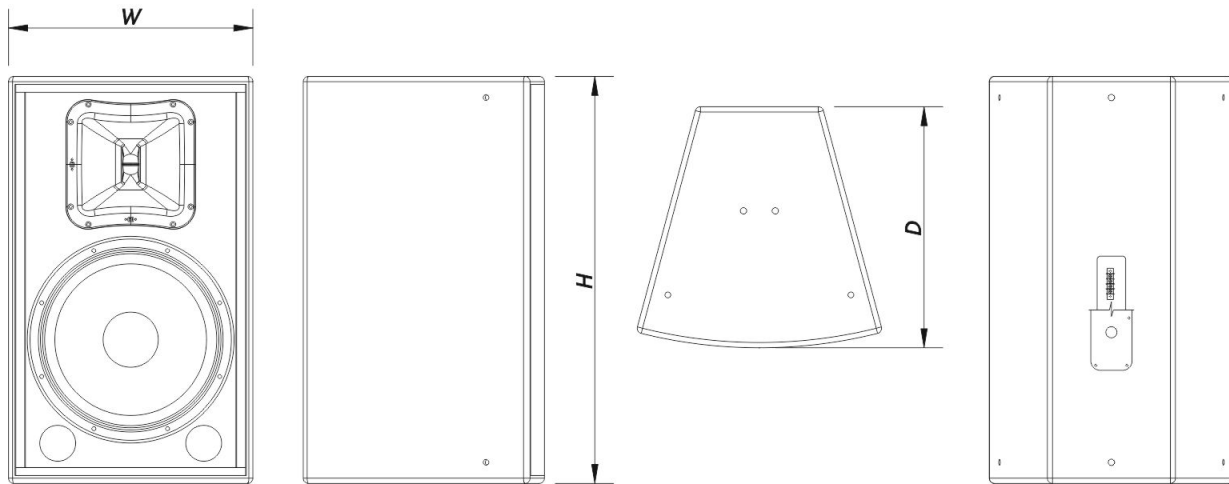

ORDERING INFORMATION

Model	Description	P/N
System		
WR-6415-DXG		10428160
Replacement Parts		
15AV	Cone Transducer	20208630
BC-64AL	Horn	30004873
F-WR6412-5	Filter	30005703
GM-15P	Recone Kit	20208100
GM-M75N	Diaphragm	20205080
M-75	Compression Driver	10208100
Accessories		
ANL-2	Rigging Accessories	10101020
AX-SPG1	Installation & Stacking Acc.	10105050

WR-6415-DXG

DAS Audio Group, S.L. - C/ Islas Baleares 24 - 46988
Fuente del Jarro - Valencia - Spain - Tel. +34961340860
Updated (DD/MM/YYYY): 17/09/2024