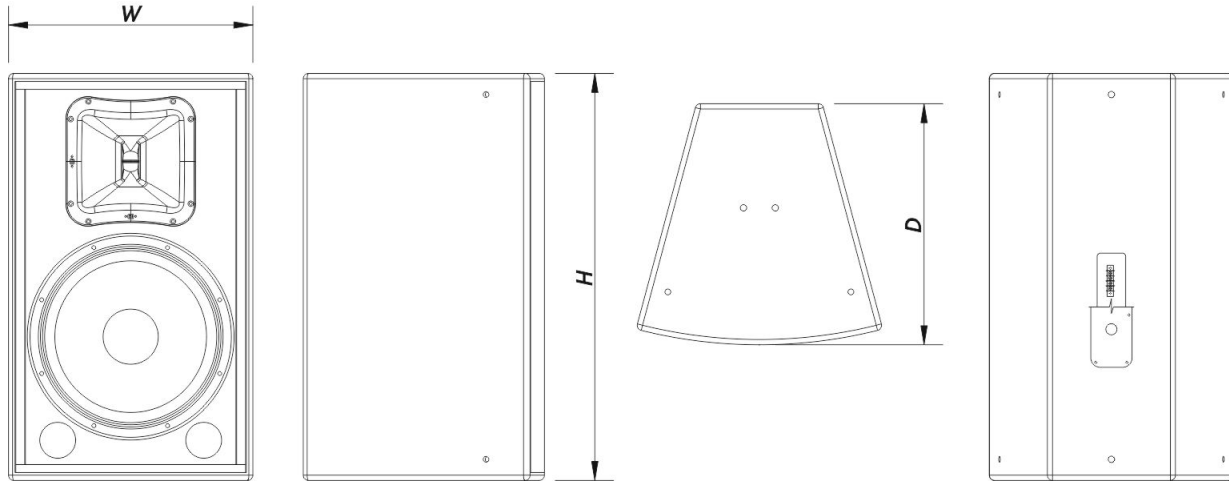

SOUND WITH SOUL

Enclosure

Enclosure Construction	Birch Plywood
Enclosure Geometry	Trapezoidal
Rigging	M10 Rigging Points
Finish	Fiberglass
Color	Black
IP Rating	IP56
Depth	460 mm (18,1 in)
Dimensions (H x W x D)	775 x 465 x 460 mm 30,5 x 18,3 x 18,1 in
Net Weight	36,0 kg (79,3 lb)

Components

LF Driver	15AV
HF Driver	M-75
Horn/Waveguide	BC-64AL

Shipping

Carton Dimensions (H x W x D)	842 x 525 x 535 mm 33,1 x 20,7 x 21,1 in
Shipping Weight	39,5 kg (87,0 lb)

DIMENSIONS

WR-6415-DX

DAS Audio Group, S.L. - C/ Islas Baleares 24 - 46988
Fuente del Jarro - Valencia - Spain - Tel. +34961340860
Updated (DD/MM/YYYY): 17/09/2024