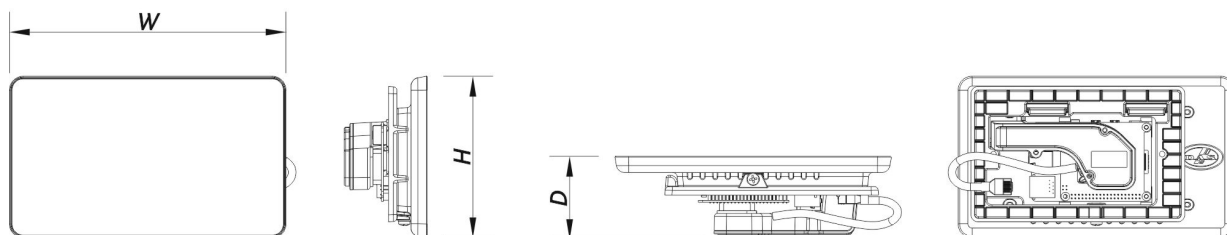

SOUND WITH SOUL

DONNÉES TECHNIQUES

Electronics

Connectivity Power	IEEE PoE 802.3af via LAN port
Resolution	800 x 480 px
Viewable Screen Dimensions	155 x 86 mm (6.1 x 3.4in)
Technology	Capacitive Touch Screen

Dimensions-Poids

Dimensions (H x L x P)	115 x 197 x 59 mm 4,5 x 7,8 x 2,3 in
Poids Net	0,5 kg (1,1 lb)

DIMENSIONS

INFORMATIONS DE COMMANDE

Modèle	Description	P/N
Systeme		
INTEGRAL-WP3		10721200

INTEGRAL-WP3