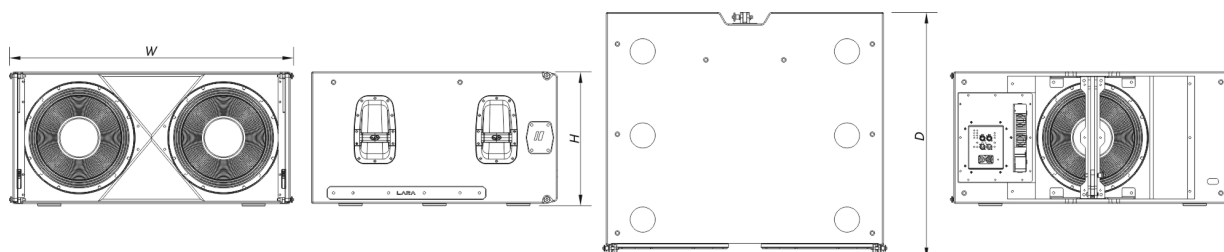

Enclosure Construction	Birch Plywood
Enclosure Geometry	Rectangular
Rigging	Captive Rigging System
Finish	ISO-flex Paint
Color	Black
IP Rating	IP43
Dimensions (H x W x D)	555 x 1.170 x 1.015 mm 21,9 x 46,0 x 40,0 in
Net Weight	125,0 kg (275,0 lb)

Components

LF Driver	18UXN
LF Cardioid Driver	18UXN

DIMENSIONS

ORDERING INFORMATION

Model	Description	P/N
System		

LARA-SUB

DAS Audio Group, S.L. - C/ Islas Baleares 24 - 46988
Fuente del Jarro - Valencia - Spain - Tel. +34961340860
Updated (DD/MM/YYYY): 15/11/2024