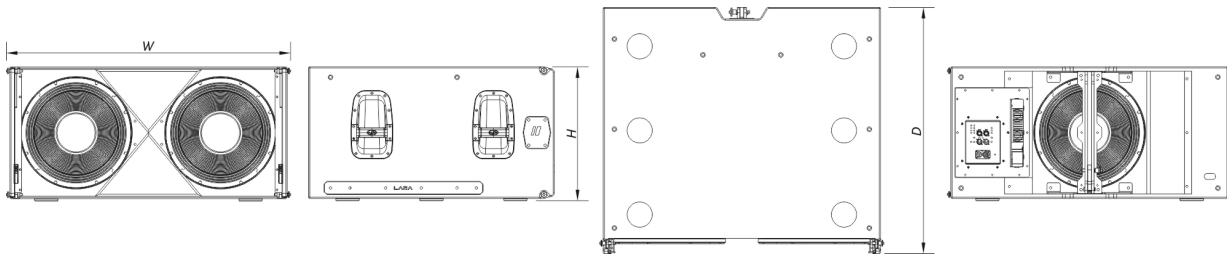

Enclosure Construction	Birch Plywood
Enclosure Geometry	Rectangular
Rigging	Captive Rigging System
Finish	ISO-flex Paint
Color	Black
IP Rating	IP43
Dimensions (H x W x D)	555 x 1.170 x 1.015 mm 21,9 x 46,0 x 40,0 in
Net Weight	125,0 kg (275,0 lb)

Components

LF Driver	18UXN
LF Cardioid Driver	18UXN

DIMENSIONS

ORDERING INFORMATION

Model	Description	P/N
System		

LARA SUB

DAS Audio Group, S.L. - C/ Islas Baleares 24 - 46988
Fuente del Jarro - Valencia - Spain - Tel. +34961340860
Updated (DD/MM/YYYY): 10/07/2024