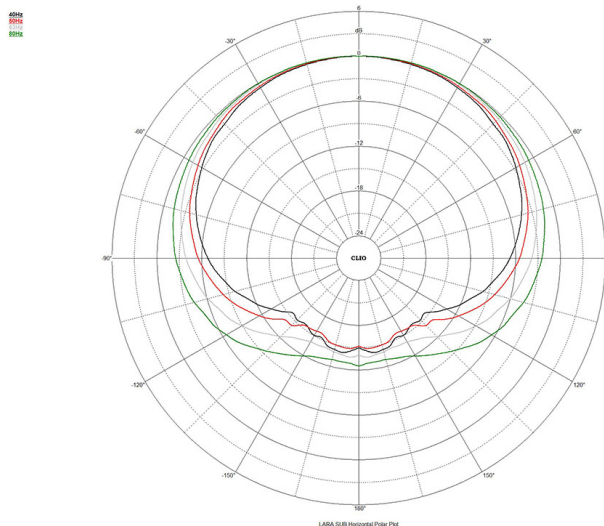

LARA-SUB

DAS Audio Group, S.L. - C/ Islas Baleares 24 - 46988
Fuente del Jarro - Valencia - Spain - Tel. +34961340860
Updated (DD/MM/YYYY): 15/11/2024

SOUND WITH SOUL

PERFORMANCE DATA

Frequency Response Curve