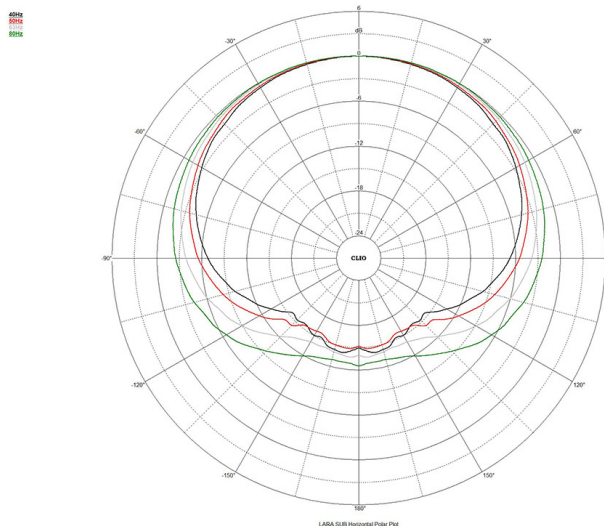

LARA SUB

DAS Audio Group, S.L. - C/ Islas Baleares 24 - 46988
Fuente del Jarro - Valencia - Spain - Tel. +34961340860
Updated (DD/MM/YYYY): 10/07/2024

PERFORMANCE DATA

Frequency Response Curve

Horizontal Polar Plot