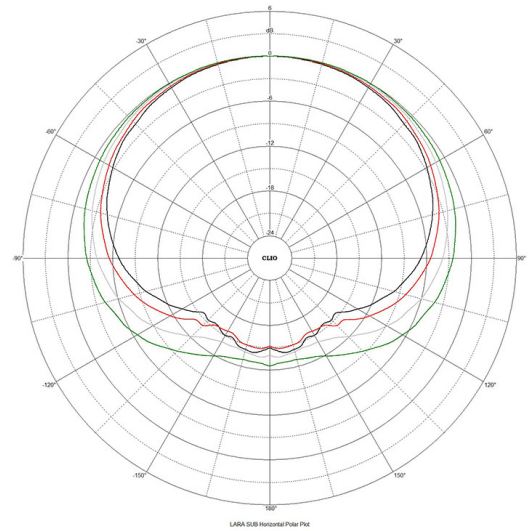

40Hz
80Hz
160Hz

Polares Horizontales