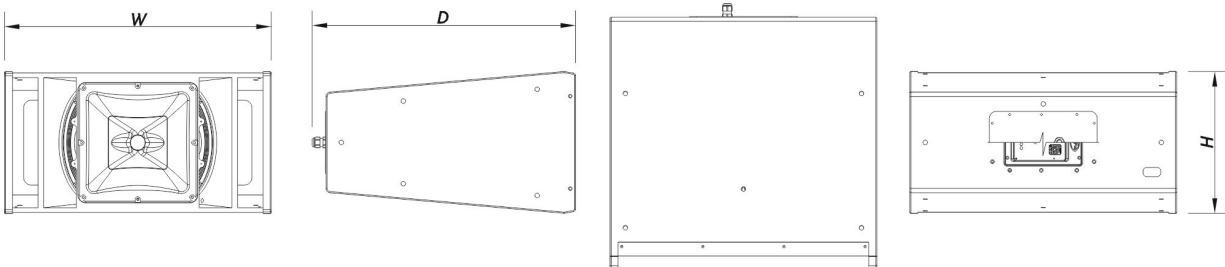

Finish	ISO-flex Paint
Color	Black
Depth	655 mm (25,7 in)
Dimensions (H x W x D)	370 x 710 x 655 mm 14,6 x 28,0 x 25,7 in
Net Weight	49,0 kg (85,9 lb)

Components

LF Driver	12LQN4C
HF Driver	M-78N
Horn/Waveguide	BCH-6040-7037

Shipping

Shipping Weight	51,5 kg (91,5 lb)

DIMENSIONS

ORDERING INFORMATION

Model	Description	P/N
System		

HQ 212.64 CX

DAS Audio Group, S.L. - C/ Islas Baleares 24 - 46988
Fuente del Jarro - Valencia - Spain - Tel. +34961340860
Updated (DD/MM/YYYY): 26/06/2024