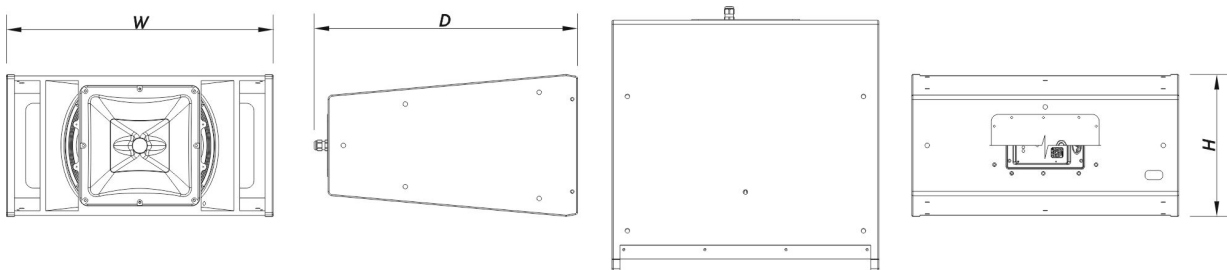

Finish	ISO-flex Paint
Color	Black
Depth	655 mm (25,7 in)
Dimensions (H x W x D)	370 x 710 x 655 mm 14,6 x 28,0 x 25,7 in
Net Weight	49,0 kg (85,9 lb)

Components

LF Driver	12LQN4C
HF Driver	M-78N
Horn/Waveguide	BCH-6040-7037

Shipping

Shipping Weight	51,5 kg (91,5 lb)

DIMENSIONS

ORDERING INFORMATION

Model	Description	P/N
System		

HQ-212.64-CX

DAS Audio Group, S.L. - C/ Islas Baleares 24 - 46988
Fuente del Jarro - Valencia - Spain - Tel. +34961340860
Updated (DD/MM/YYYY): 11/10/2024