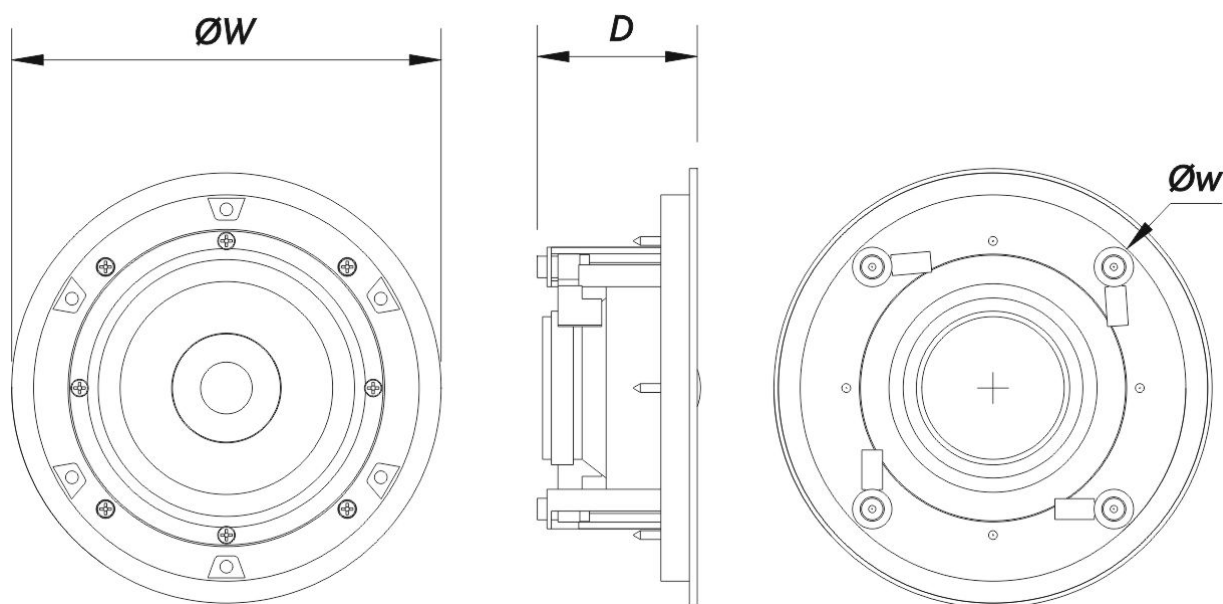

Connectors

Audio Input Connector	Spring Terminals
Audio Output Connector	Spring Terminals

Enclosure

Enclosure Geometry	Round
Color	White

DECO 5

Cut Out Diameter	181 mm (7,2 in)
Depth	75 mm (3,0 in)
Dimensions (H x W x D)	205 x 205 x 75 mm 8,0 x 8,0 x 3,0 in
Net Weight	0,7 kg (1,5 lb)

Shipping

Carton Dimensions (H x W x D)	250 x 230 x 370 mm 9,8 x 9,1 x 14,6 in
Shipping Weight	0,9 kg (1,9 lb)

DIMENSIONS

ORDERING

Model	Description	P/N
-------	-------------	-----

DECO 5

DAS Audio Group, S.L. - C/ Islas Baleares 24 - 46988
 Fuente del Jarro - Valencia - Spain - Tel. +34961340860
 Updated (DD/MM/YYYY): 05/06/2024