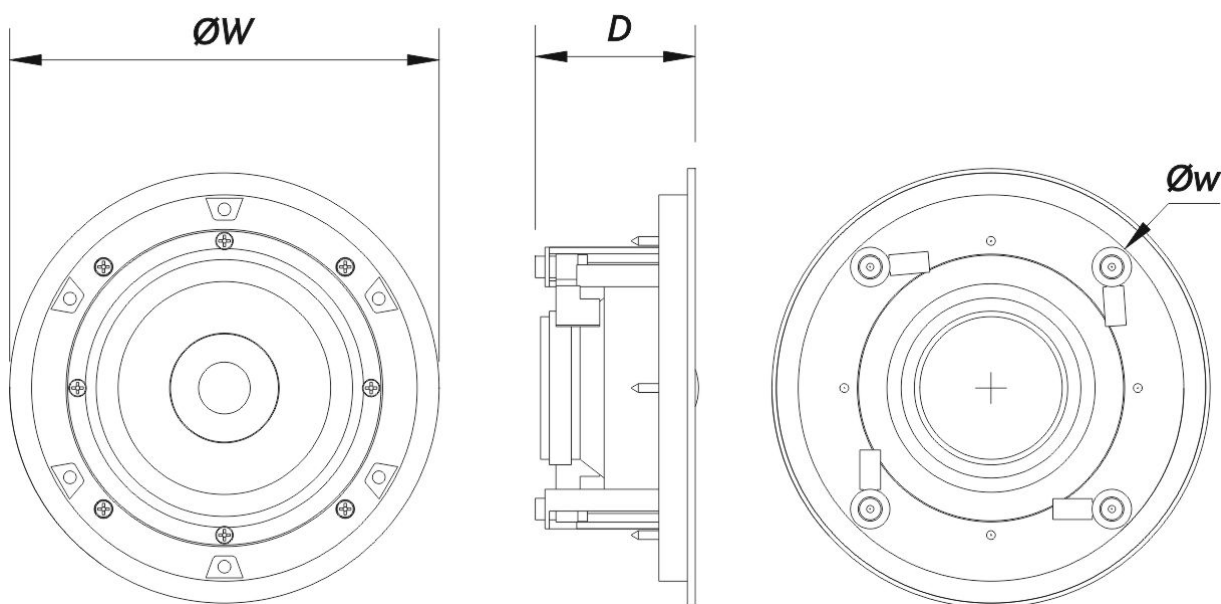

Connectors

Audio Input Connector	Spring Terminals
Audio Output Connector	Spring Terminals

Enclosure

Enclosure Geometry	Round
Color	White

DECO-5

Cut Out Diameter	181 mm (7,2 in)
Depth	75 mm (3,0 in)
Dimensions (H x W x D)	205 x 205 x 75 mm 8,0 x 8,0 x 3,0 in
Net Weight	0,7 kg (1,5 lb)

Shipping

Carton Dimensions (H x W x D)	250 x 230 x 370 mm 9,8 x 9,1 x 14,6 in
Shipping Weight	0,9 kg (1,9 lb)

DIMENSIONS

ORDERING

Model	Description	P/N
-------	-------------	-----

DECO-5

DAS Audio Group, S.L. - C/ Islas Baleares 24 - 46988
 Fuente del Jarro - Valencia - Spain - Tel. +34961340860
 Updated (DD/MM/YYYY): 25/07/2024