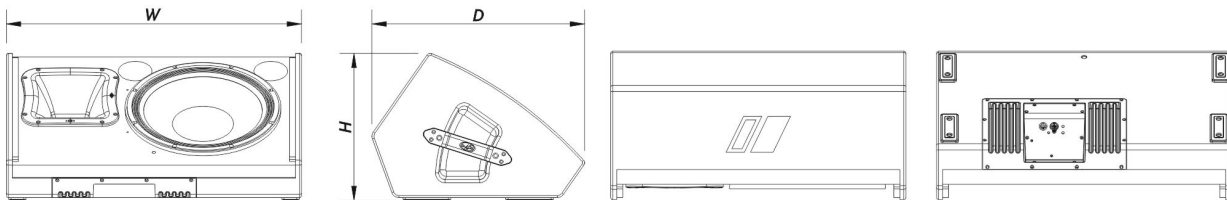

Dimensions (H x W x D) 375 x 745 x 535 mm
14,8 x 29,3 x 21,1 in

Net Weight 30,5 kg (67,3 lb)

Components

LF Driver 15R4

HF Driver M-75

Horn/Waveguide BC-64AL

Shipping

Carton Dimensions (H x W x D) 818 x 415 x 530 mm
32,2 x 16,3 x 20,9 in

Shipping Weight 33,5 kg (74,0 lb)

DIMENSIONS

ORDERING INFORMATION

Model	Description	P/N

System

ROAD-15ALT-230		10418660

Replacement Parts

ROAD-15ALT-230

DAS Audio Group, S.L. - C/ Islas Baleares 24 - 46988
Fuente del Jarro - Valencia - Spain - Tel. +34961340860
Updated (DD/MM/YYYY): 28/11/2024

SOUND WITH SOUL