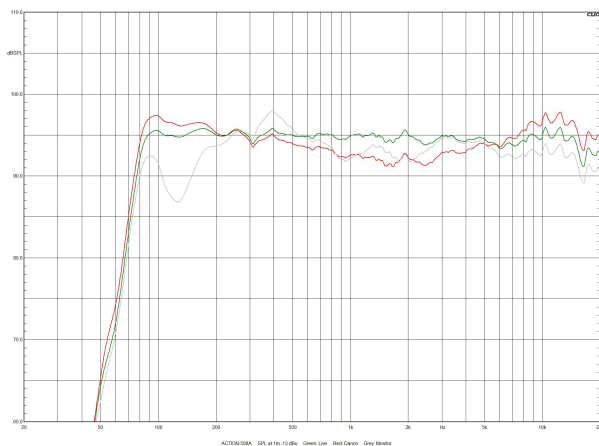

PERFORMANCE DATA

Frequency Response Curve