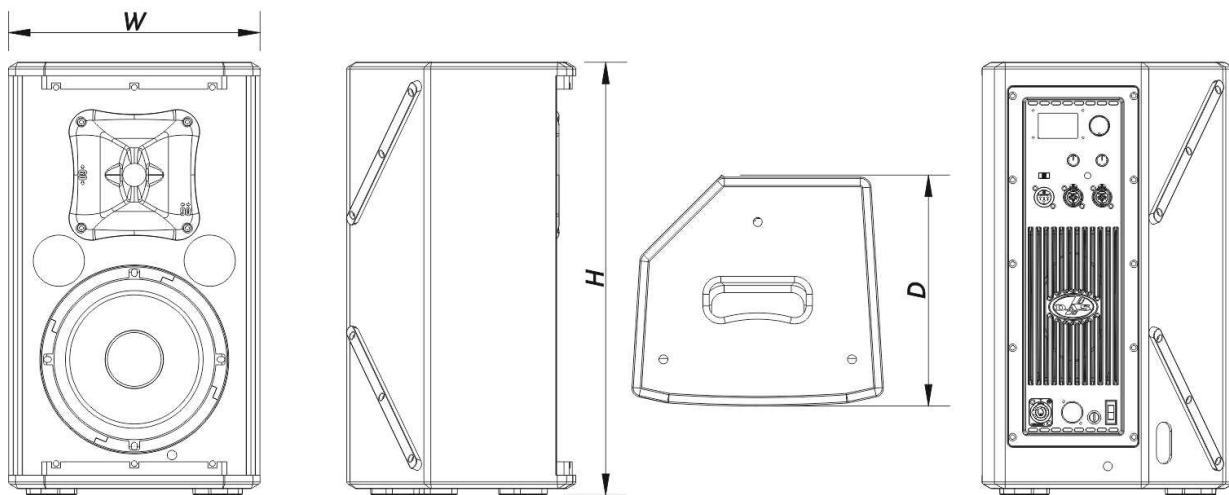

Dimensions (H x W x D) 485 x 285 x 260 mm
19,1 x 11,2 x 10,2 in

Net Weight 11,9 kg (26,2 lb)

Components

LF Driver 8GV

HF Driver M-34

Horn/Waveguide BCT-96

Shipping

Carton Dimensions (H x W x D) 547 x 335 x 307 mm
21,5 x 13,2 x 12,1 in

Shipping Weight 13,4 kg (29,5 lb)

DIMENSIONS

ACTION 508A

DAS Audio Group, S.L. - C/ Islas Baleares 24 - 46988
Fuente del Jarro - Valencia - Spain - Tel. +34961340860
Updated (DD/MM/YYYY): 09/07/2024

SOUND WITH SOUL