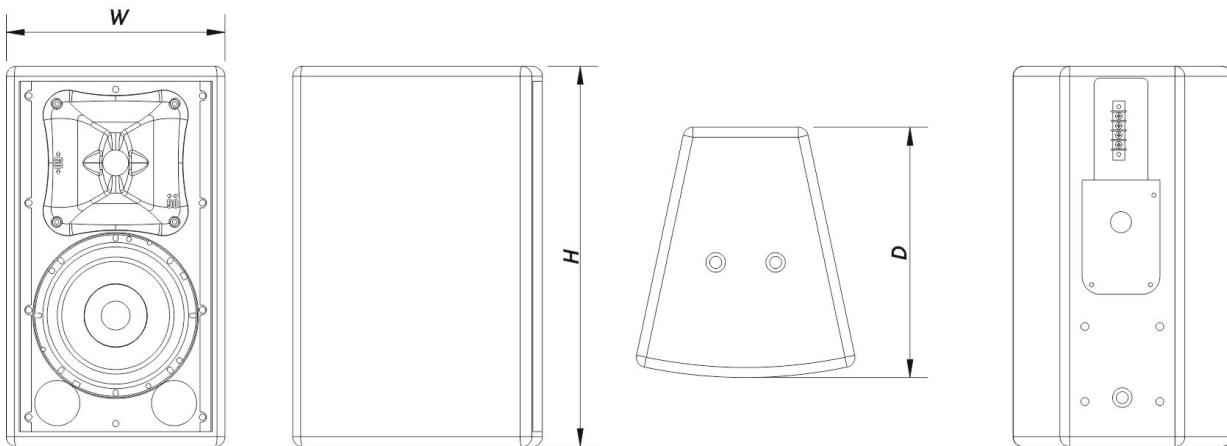

Rigging	M10 Rigging Points
Finish	Fiberglass
Color	White
IP Rating	IP56
Depth	255 mm (10,0 in)
Dimensions (H x W x D)	385 x 220 x 255 mm 15,2 x 8,7 x 10,0 in
Net Weight	9,0 kg (19,9 lb)

Components

LF Driver	6B
HF Driver	M-26
Horn/Waveguide	BCT-96

DIMENSIONS

WR-9606-DXW

DAS Audio Group, S.L. - C/ Islas Baleares 24 - 46988
Fuente del Jarro - Valencia - Spain - Tel. +34961340860
Updated (DD/MM/YYYY): 17/09/2024