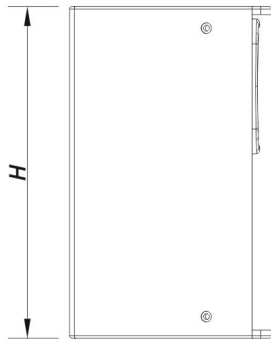

ORDERING INFORMATION

Model	Description	P/N
System		
ARTEC-312.96		10423820
Replacement Parts		
12MI	Cone Transducer	10214310
BC-916	Horn	30006590
F-AR312.96	Filter	30006576
GM-12MI	Recone Kit	20208290
GM-M34	Diaphragm	20205060
LAMP-F-21	Lamp	30000535
M-34	Compression Driver	10207080
Accessories		
ANL-2	Rigging Accessories	10101020
AX-SPG1	Installation & Stacking Acc.	10105050

ARTEC-312.96

DAS Audio Group, S.L. - C/ Islas Baleares 24 - 46988
Fuente del Jarro - Valencia - Spain - Tel. +34961340860
Updated (DD/MM/YYYY): 10/10/2024

SOUND WITH SOUL