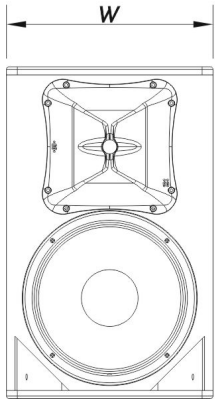

ORDERING INFORMATION

Model	Description	P/N
System		
ARTEC-312.96		10423820
Replacement Parts		
12MI	Cone Transducer	10214310
BC-916	Horn	30006590
F-AR312.96	Filter	30006576
GM-12MI	Recone Kit	20208290
GM-M34	Diaphragm	20205060
LAMP-F-21	Lamp	30000535
M-34	Compression Driver	10207080
Accessories		
ANL-2	Rigging Accessories	10101020
AX-SPG1	Installation & Stacking Acc.	10105050

ARTEC-312.96

DAS Audio Group, S.L. - C/ Islas Baleares 24 - 46988
Fuente del Jarro - Valencia - Spain - Tel. +34961340860
Updated (DD/MM/YYYY): 17/01/2025