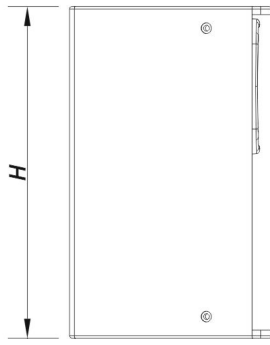

ORDERING INFORMATION

Model	Description	P/N
System		
ARTEC-312.96		10423820
Replacement Parts		
12MI	Cone Transducer	10214310
BC-916	Horn	30006590
F-AR312.96	Filter	30006576
GM-12MI	Recone Kit	20208290
GM-M34	Diaphragm	20205060
LAMP-F-21	Lamp	30000535
M-34	Compression Driver	10207080
Accessories		
ANL-2	Rigging Accessories	10101020
AX-SPG1	Installation & Stacking Acc.	10105050

ARTEC-312.96

DAS Audio Group, S.L. - C/ Islas Baleares 24 - 46988
Fuente del Jarro - Valencia - Spain - Tel. +34961340860
Updated (DD/MM/YYYY): 17/01/2025