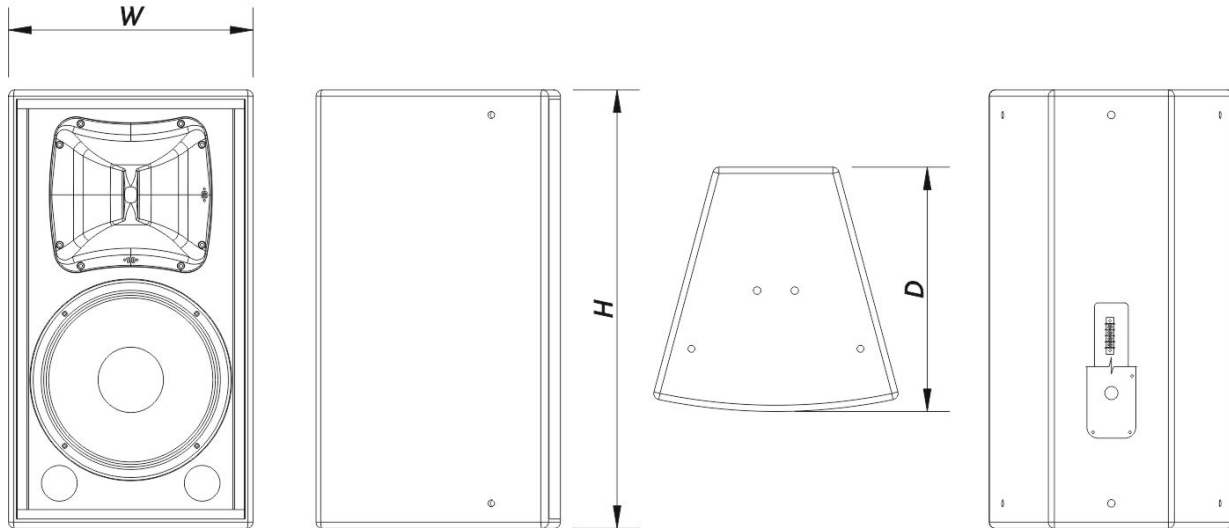

ORDERING INFORMATION

Model	Description	P/N
System		
WR-6412-CX		10428050
Replacement Parts		
12P	Cone Transducer	10209050
BC-64AL	Horn	30004873
F-WR6412-5	Filter	30005703
GM-12P	Recone Kit	20208110
GM-M75N	Diaphragm	20205080
M-75	Compression Driver	10208100
Accessories		
ANL-2	Rigging Accessories	10101020

WR 6412 CX

DAS Audio Group, S.L. - C/ Islas Baleares 24 - 46988
Fuente del Jarro - Valencia - Spain - Tel. +34961340860
Updated (DD/MM/YYYY): 26/06/2024