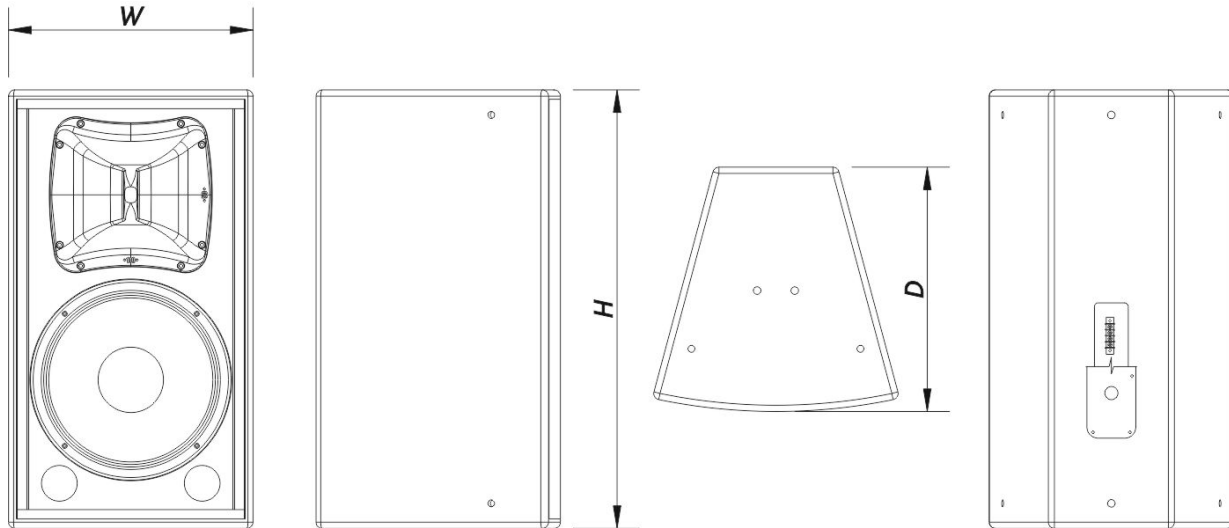

ORDERING INFORMATION

Model	Description	P/N
System		
WR-6412-DXW		10428130
Replacement Parts		
12P	Cone Transducer	10209050
BC-64AL	Horn	30004873
F-WR6412-5	Filter	30005703
GM-12P	Recone Kit	20208110
GM-M75N	Diaphragm	20205080
M-75	Compression Driver	10208100
Accessories		
ANL-2	Rigging Accessories	10101020

WR-6412-DXW

DAS Audio Group, S.L. - C/ Islas Baleares 24 - 46988
Fuente del Jarro - Valencia - Spain - Tel. +34961340860
Updated (DD/MM/YYYY): 30/07/2024