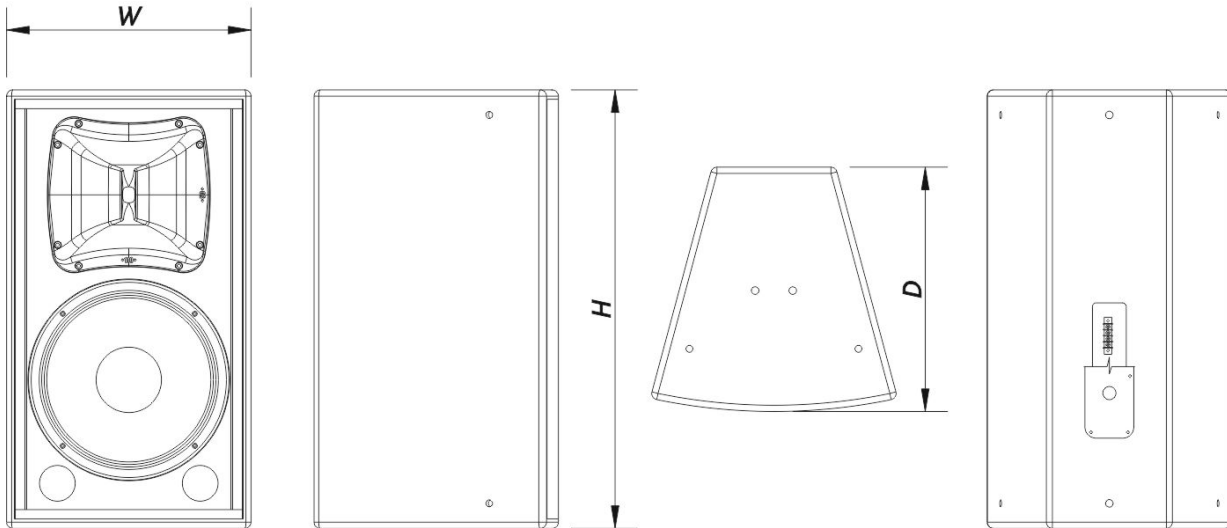

ORDERING INFORMATION

Model	Description	P/N
System		
WR-6412-DXW		10428130
Replacement Parts		
12P	Cone Transducer	10209050
BC-64AL	Horn	30004873
F-WR6412-5	Filter	30005703
GM-12P	Recone Kit	20208110
GM-M75N	Diaphragm	20205080
M-75	Compression Driver	10208100
Accessories		
ANL-2	Rigging Accessories	10101020

WR-6412-DXW

DAS Audio Group, S.L. - C/ Islas Baleares 24 - 46988
Fuente del Jarro - Valencia - Spain - Tel. +34961340860
Updated (DD/MM/YYYY): 17/09/2024