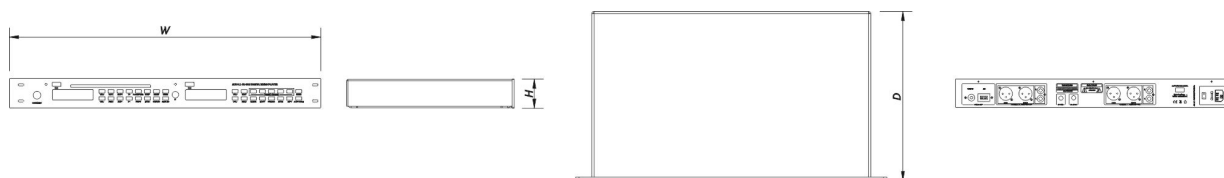

INTEGRAL AS1

DAS Audio Group, S.L. - C/ Islas Baleares 24 - 46988
Fuente del Jarro - Valencia - Spain - Tel. +34961340860
Updated (DD/MM/YYYY): 18/06/2024

SOUND WITH SOUL

Dimensions-Weight

Dimensions (H x W x D)	45 x 483 x 255 mm 1,8 x 19,0 x 10,0 in
Net Weight	2,0 kg (5,1 lb)

Shipping

Carton Dimensions (H x W x D)	130 x 525 x 380 mm 5,1 x 20,7 x 14,9 in
Shipping Weight	3,0 kg (6,8 lb)

DIMENSIONS

ORDERING INFORMATION

Model	Description	P/N
System		
INTEGRAL-AS1		10721049

INTEGRAL AS1