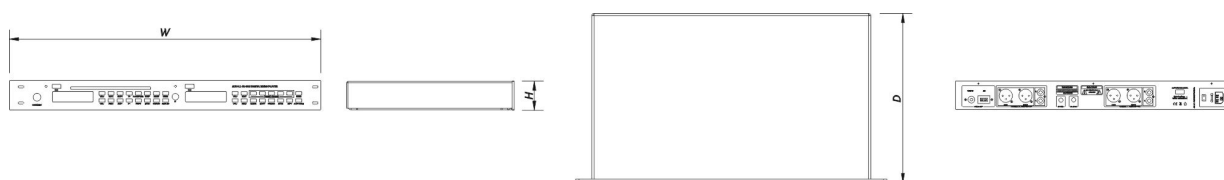

INTEGRAL-AS1

DAS Audio Group, S.L. - C/ Islas Baleares 24 - 46988
Fuente del Jarro - Valencia - Spain - Tel. +34961340860
Updated (DD/MM/YYYY): 15/11/2024

Dimensions-Weight

Dimensions (H x W x D)	45 x 483 x 255 mm 1,8 x 19,0 x 10,0 in
Net Weight	2,0 kg (5,1 lb)

Shipping

Carton Dimensions (H x W x D)	130 x 525 x 380 mm 5,1 x 20,7 x 14,9 in
Shipping Weight	3,0 kg (6,8 lb)

DIMENSIONS

ORDERING INFORMATION

Model	Description	P/N
System		
INTEGRAL-AS1		10721049

INTEGRAL-AS1