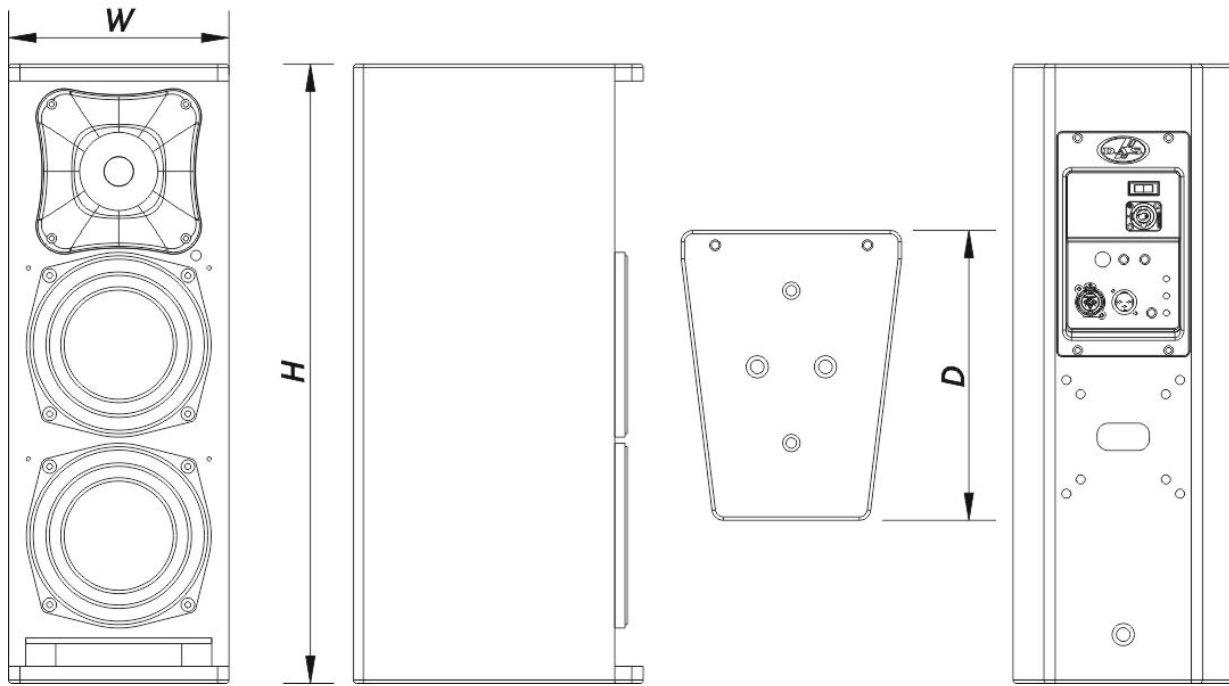

ORDERING INFORMATION

Model	Description	P/N
System		
ARTEC-526A-115		10423380
Replacement Parts		
6P4	Cone Transducer	20208740
BC-88	Horn	30003945
DSP-ARTEC-526A	Dsp	20406340
M-34	Compression Driver	10207080
MP-ARTEC-526A- 230	Power Module	30005294
Accessories		

ARTEC-526A-115

DAS Audio Group, S.L. - C/ Islas Baleares 24 - 46988
Fuente del Jarro - Valencia - Spain - Tel. +34961340860
Updated (DD/MM/YYYY): 13/10/2024