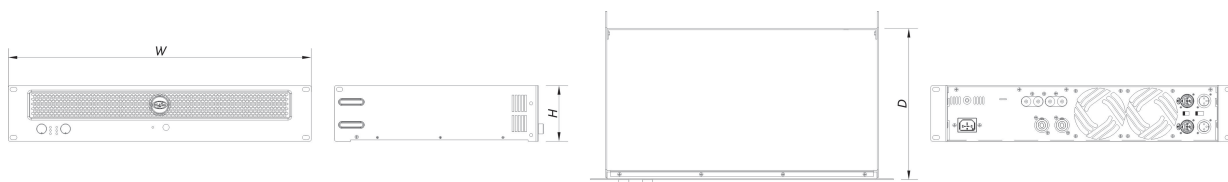

Abmessungen-Gewicht

Abmessungen (H x B x T)	88 x 482 x 239 mm 3,5 x 19,0 x 9,4 in
Nettogewicht	12,0 kg (26,4 lb)

Versand

Verpackungsabmessungen (H x W x D)	160 x 580 x 540 mm 6,3 x 22,8 x 21,3 in
Verpackungsgewicht	13,0 kg (28,6 lb)

ABMESSUNGEN

BESTELLINFORMAT IONEN

Modell	Beschreibung	P/N
System		
HA-900		10719010

HA-900

DAS Audio Group, S.L. - C/ Islas Baleares 24 - 46988
Fuente del Jarro - Valencia - Spain - Tel. +34961340860
Updated (DD/MM/YYYY): 13/02/2025

SOUND WITH SOUL