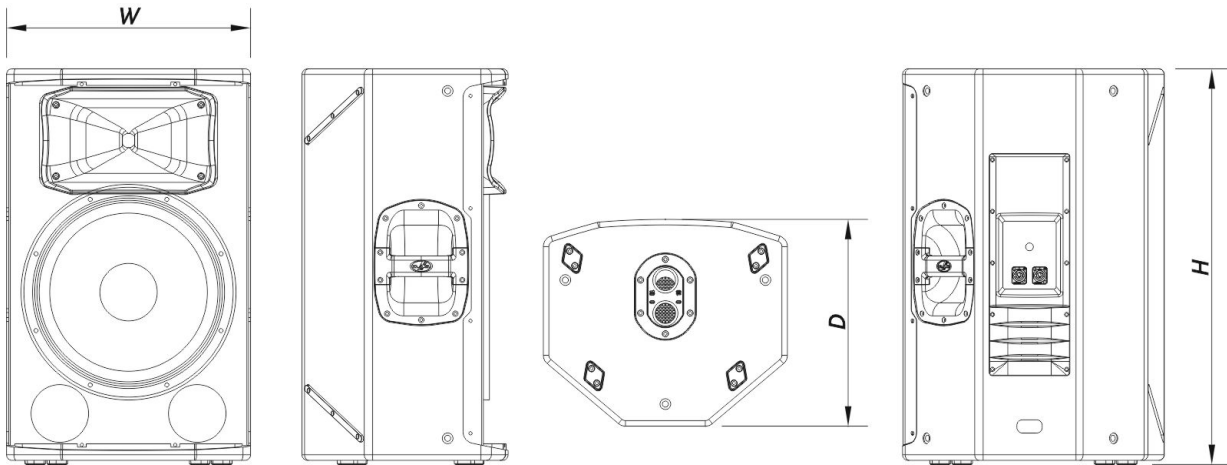

Connectors

Audio Input Connector	1 x speakON NL4
Audio Output Connector	1 x speakON NL4

Enclosure

Enclosure Construction	Birch Plywood
Enclosure Geometry	Trapezoidal
Rigging	M10 Rigging Points
Finish	ISO-flex Paint
Color	Black
Depth	380 mm (17,5 in)
Dimensions (H x W x D)	720 x 445 x 380 mm 28,3 x 18,0 x 17,5 in

LF Driver M-28

HF Driver 15FV

Horn/Waveguide BC-95

Shipping

Carton Dimensions (H x W x D)
815 x 451 x 526 mm
32,1 x 17,8 x 20,7 in

Shipping Weight 26,0 kg (57,3 lb)

DIMENSIONS

ORDERING INFORMATION