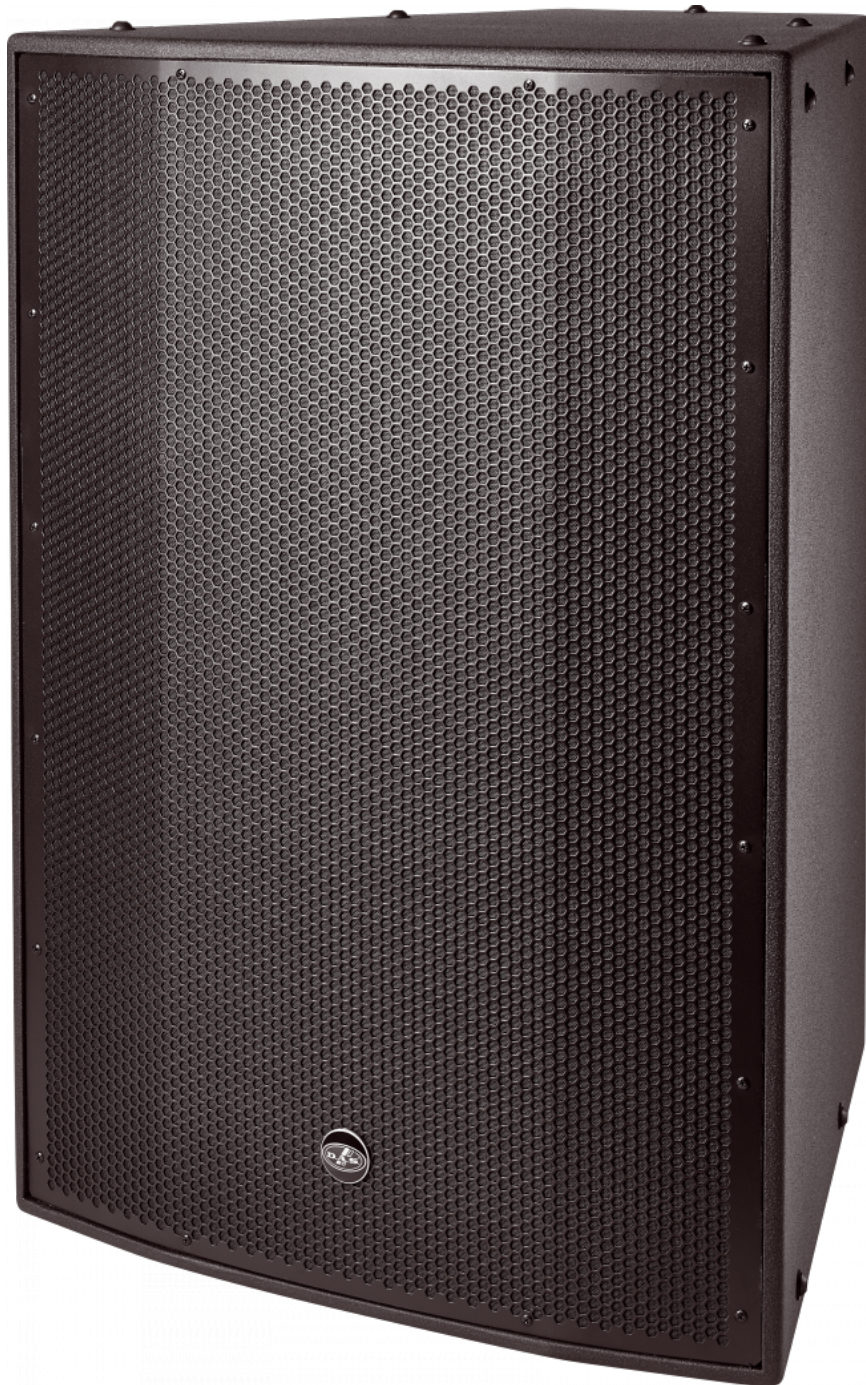

HQ series

HQ-112.95-CX

DAS Audio Group, S.L. - C/ Islas Baleares 24 - 46988
Fuente del Jarro - Valencia - Spain - Tel. +34961340860
Updated (DD/MM/YYYY): 11/10/2024

SOUND WITH SOUL