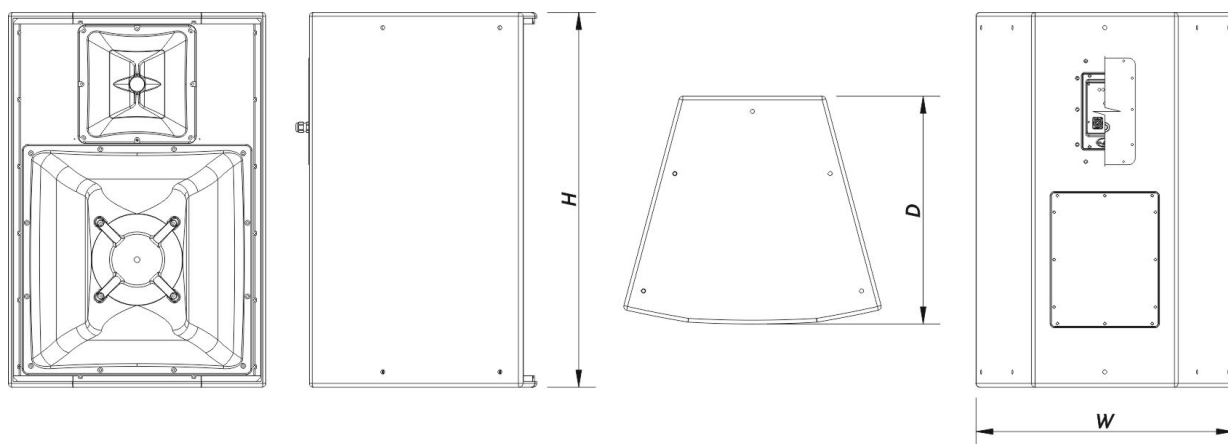

Connectors

Audio Input Connector	1 x speakON NL4 Covered Barrier Strip Terminals
Audio Output Connector	1 x speakON NL4 Covered Barrier Strip Terminals

Enclosure

Enclosure Construction	Birch Plywood
Enclosure Geometry	Trapezoidal
Rigging	M10 Rigging Points
Finish	Fiberglass
Color	Black
Depth	605 mm (24,0 in)
Dimensions (H x W x D)	990 x 685 x 605 mm 39,0 x 27,0 x 24,0 in
Net Weight	56,0 kg (123,5 lb)

Shipping

Carton Dimensions (H x W x D)	1.070 x 650 x 745 mm 42,1 x 25,6 x 29,3 in
Shipping Weight	60,5 kg (133,4 lb)

DIMENSIONS

ORDERING INFORMATION

Model	Description	P/N
-------	-------------	-----

System