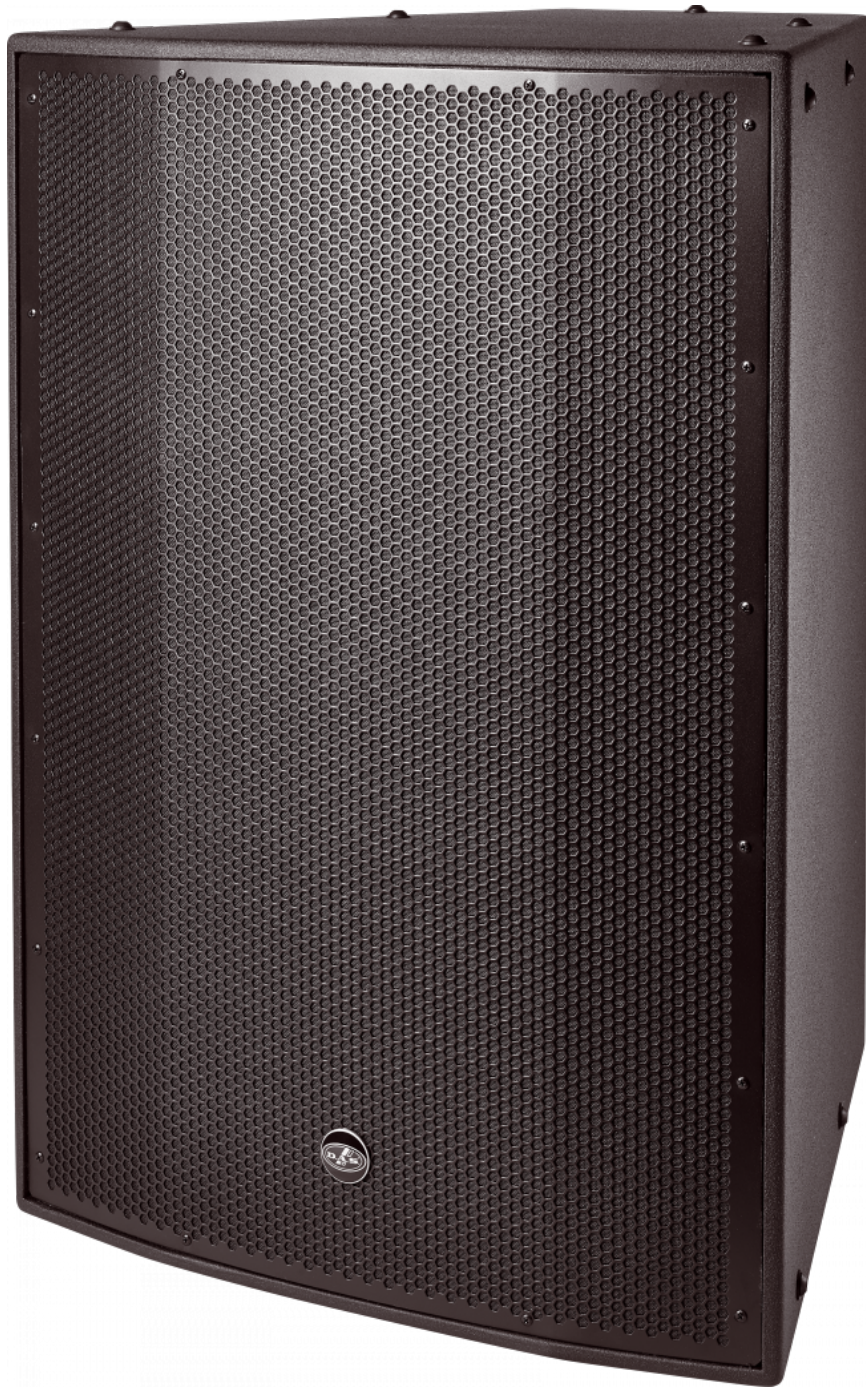

HQ series

HQ 112.95 CX

DAS Audio Group, S.L. - C/ Islas Baleares 24 - 46988
Fuente del Jarro - Valencia - Spain - Tel. +34961340860
Updated (DD/MM/YYYY): 26/06/2024

SOUND WITH SOUL

KEY FEATURES

- Two-way long-throw system
- CX finish (ISO-flex) for covered exposure
- Horn loaded 12" low frequency loudspeaker
- M-78N neodymium compression driver
- Selectable passive/bi-amplified operating modes
- Tight 90° x 50° coverage angles
- Rotatable horns
- Stainless steel rigging kit

DESCRIPTION

The HQ-112.95 is offered in two exposure ratings—"covered exposure" (CX) for applications where cabinets are covered or protected, and "direct exposure" (DX) where cabinets are unprotected and directly exposed to the environment. The CX versions are protected with a thick ISO-flex coating on both the exterior and interior surfaces. The DX versions augment the protection rating by employing a fiberglass exterior and a gel coat sealed interior. Both versions are rated IP54.