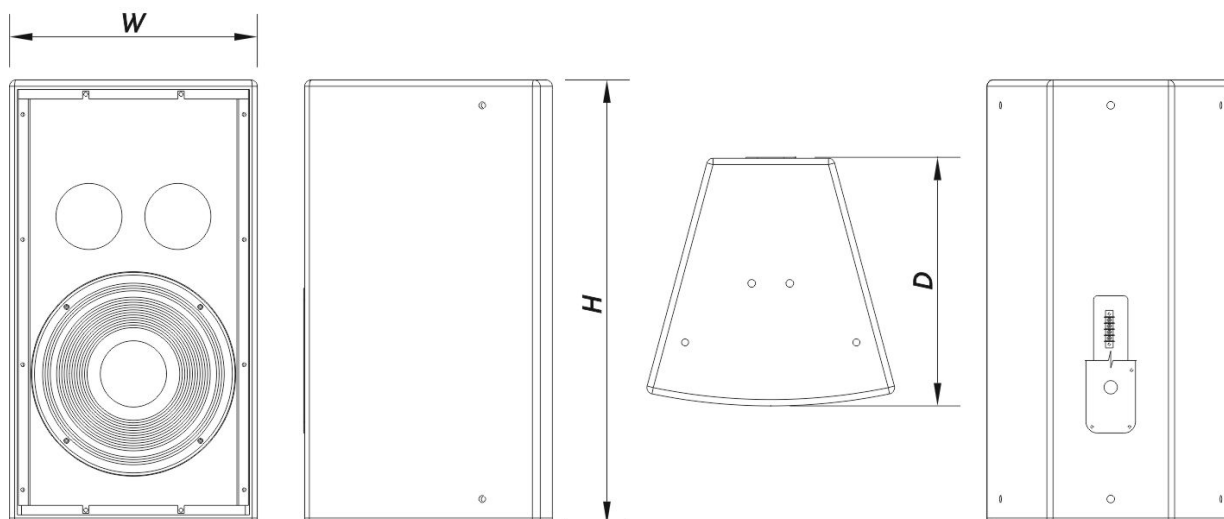

Components

LF Driver	12GX

Shipping

Carton Dimensions (H x W x D)	800 x 490 x 470 mm 31,5 x 19,3 x 18,5 in

Shipping Weight	32,0 kg (70,4 lb)

DIMENSIONS

ORDERING INFORMATION

Model	Description	P/N

System

WR-121S-DXW		10428233

Replacement Parts

WR-121S-DXW

DAS Audio Group, S.L. - C/ Islas Baleares 24 - 46988
Fuente del Jarro - Valencia - Spain - Tel. +34961340860
Updated (DD/MM/YYYY): 03/03/2025

SOUND WITH SOUL