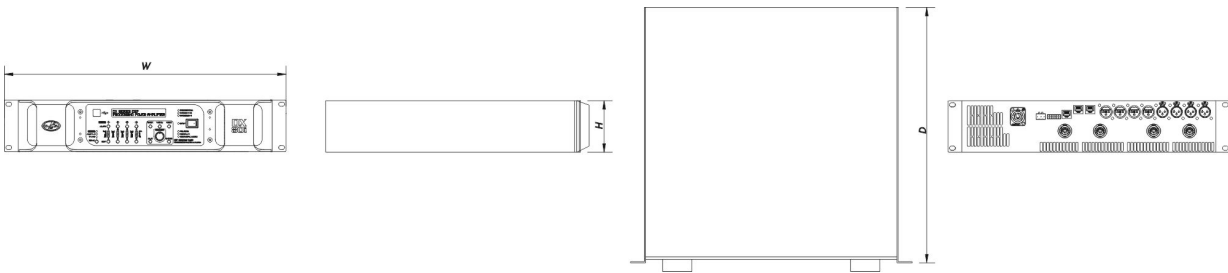

Audio Signal Input Connector	4 x Female XLR
Speaker Output Connector	4 x speakON
Current Draw 230 V /115 V	5 A /10.0 A
Certification Number	NRTL: NA201810857, CNEMKO: NA201810857

Dimensions-Weight

Dimensions (H x W x D)	88 x 485 x 425 mm 3,5 x 19,0 x 16,7 in
Net Weight	10,3 kg (22,7 lb)

Shipping

Carton Dimensions (H x W x D)	250 x 610 x 600 mm 9,8 x 24,0 x 23,6 in
Shipping Weight	11,5 kg (25,4 lb)

DIMENSIONS

ORDERING INFORMATION

Model	Description	P/N

DX 80I 115

DAS Audio Group, S.L. - C/ Islas Baleares 24 - 46988
Fuente del Jarro - Valencia - Spain - Tel. +34961340860
Updated (DD/MM/YYYY): 05/06/2024