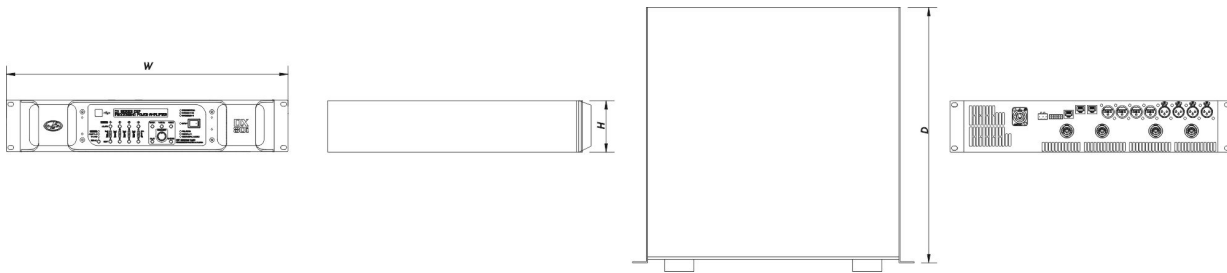

Audio Signal Input Connector	4 x Female XLR
Speaker Output Connector	4 x speakON
Current Draw 230 V /115 V	5 A /10.0 A
Certification Number	NRTL: NA201810857, CNEMKO: NA201810857

Dimensions-Weight

Dimensions (H x W x D)	88 x 485 x 425 mm 3,5 x 19,0 x 16,7 in
Net Weight	10,3 kg (22,7 lb)

Shipping

Carton Dimensions (H x W x D)	250 x 610 x 600 mm 9,8 x 24,0 x 23,6 in
Shipping Weight	11,5 kg (25,4 lb)

DIMENSIONS

ORDERING INFORMATION

Model	Description	P/N

DX-80I-115

DAS Audio Group, S.L. - C/ Islas Baleares 24 - 46988
Fuente del Jarro - Valencia - Spain - Tel. +34961340860
Updated (DD/MM/YYYY): 05/08/2024