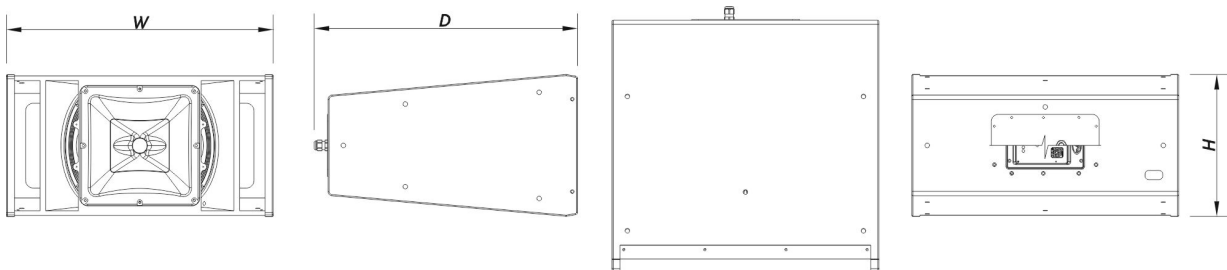

### Enclosure

Enclosure Construction	Birch Plywood
Enclosure Geometry	Trapezoidal
Rigging	M10 Rigging Points

# HQ 212.64 DX

DAS Audio Group, S.L. - C/ Islas Baleares 24 - 46988  
Fuente del Jarro - Valencia - Spain - Tel. +34961340860  
Updated (DD/MM/YYYY): 26/06/2024

Finish	Fiberglass
Color	Black
Depth	655 mm (25,7 in)
Dimensions ( H x W x D )	370 x 710 x 655 mm 14,6 x 28,0 x 25,7 in
Net Weight	49,0 kg ( 85,9 lb )

### DIMENSIONS