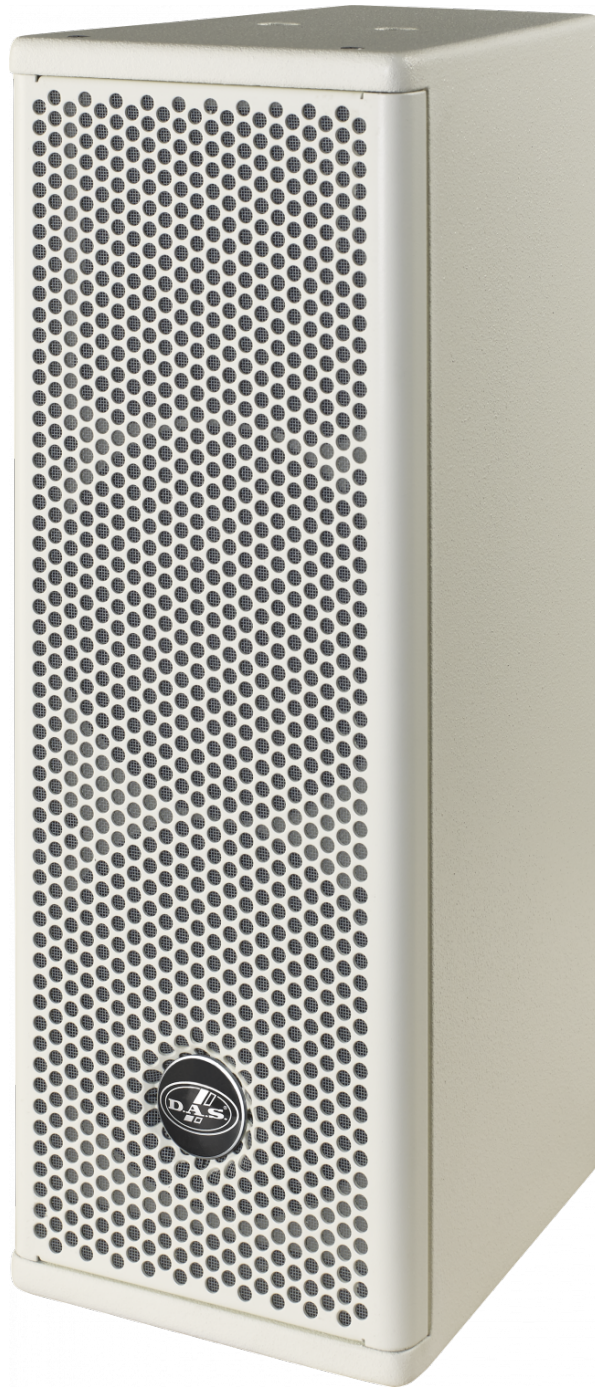

artec 300 series

ARTEC 326 W

DAS Audio Group, S.L. - C/ Islas Baleares 24 - 46988
Fuente del Jarro - Valencia - Spain - Tel. +34961340860
Updated (DD/MM/YYYY): 26/06/2024

SOUND WITH SOUL

KEY FEATURES

- 2 x 6B low frequency loudspeakers
- 1 x M-26 compression driver
- Rotatable 90° x 60° horn
- Vertical or horizontal positioning
- VESA75/VESA100 standard threaded mounting points
- AXU-A326-W U-Bracket included

DESCRIPTION

The ARTEC-326W 2-way passive full range loudspeaker utilizes twin 6" low frequency transducer and the M-26 compression driver. The cabinet is manufactured using top quality Birch plywood and finished with a durable black paint finish. It is ideal for venues with low ceilings, or limited space when installed in the horizontal position.

The Artec-300 cabinets are constructed from Baltic Birch plywood and finished with a durable ISO-flex paint. The trapezoidal enclosure design helps eliminate standing wave coloration and at the same time, permits close-packed horizontal or vertical arrays.

A rotatable horn allows the systems to be installed in either the vertical or horizontal position maintaining the needed dispersion characteristics. The cabinet is delivered with a U-bracket mount.

ARTEC 326 W