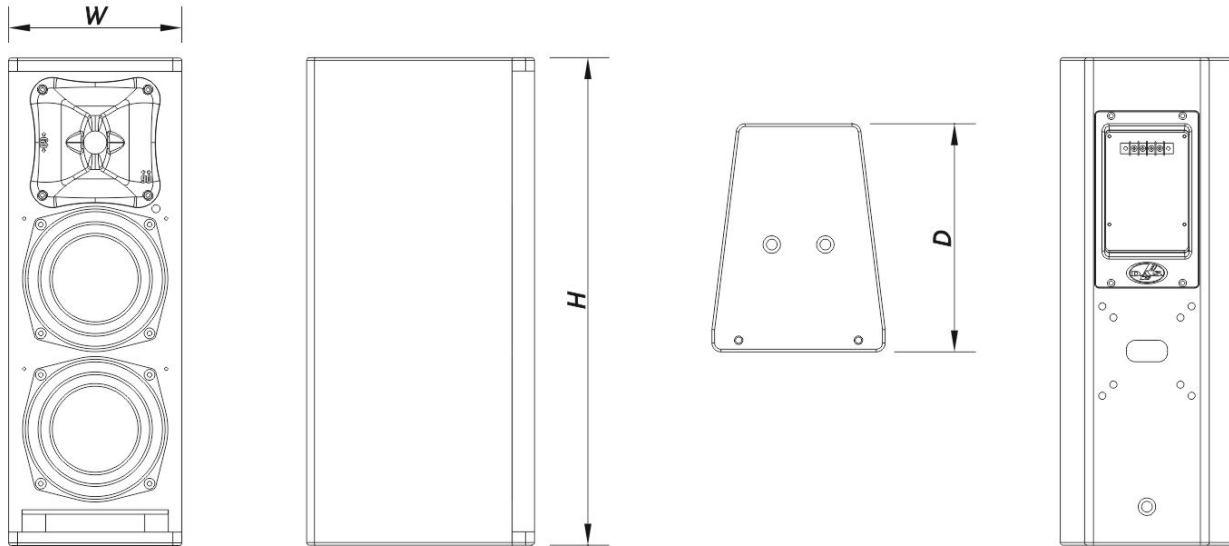

ORDERING INFORMATION

Model	Description	P/N
System		
ARTEC-326-W		10423852
Replacement Parts		
6B	Cone Transducer	20208260
BCT-96	Horn	30006201
F-AR326	Filter	30006898
GM-M26	Diaphragm	20205050
LAMP-F-18	Lamp	30000536
M-26	Compression Driver	10207070
Accessories		
ANL-2	Rigging Accessories	10101020

ARTEC 326 W

DAS Audio Group, S.L. - C/ Islas Baleares 24 - 46988
Fuente del Jarro - Valencia - Spain - Tel. +34961340860
Updated (DD/MM/YYYY): 26/06/2024

SOUND WITH SOUL